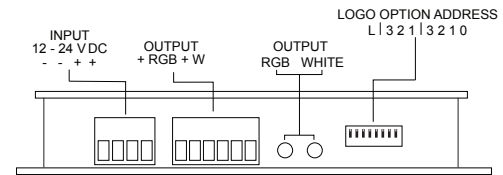

ADVANCED RS232 Serial Controller

THE MOST POWERFUL LED Lighting CONTROLLER ON THE MARKET

KEY FEATURES:

- Can handle up to 400 watts of power
- 4 high current channels with independent control - The highest in the industry. RGB + White.
- Suitable for common anode RGB LED strips, LEDs and incandescent bulbs.
- Standalone mode with 8 pre-programmed light sequences.
- A custom user-editable sequence via RS232 Serial with a wide-range of effect speed adjustments
- Wide-range of external input accessories such as iPad, relays, and wireless transmitter and momentary switch.
- Memory for last selected sequence and user-editable sequence.
- Serial TTL interface to control from your micro controller or PC - interface sold separately.
- Addressable. Multiple modules can be connected with independent control for each module.
- Small form factor.
- PWM of 480 Hz delivers smooth dimming and a wide range of color spectrum of RGB LED light fixtures.
- Override memory allows last program to continue in case the RS232 serial connection is disrupted for any reason.
- Reverse polarity protection.
- Work independently or integrated into a whole-house 3rd party control system.
- 8-24VDC
- Integrated 5 Volt WiFi Power Port

Features 4 high current channels with independent control. The **Advanced RS232 Serial Controller** can handle up to 400 watts making it the most powerful led lighting controller on the market today. RGB + White. Suitable for common anode RGB LED strips, LEDs and incandescent bulbs. Standalone mode with 8 pre-programmed light sequences. Custom user-editable sequence via RS232. Wide-range effect & speed adjust. Works independently or integrated into a whole-house automation system.

BACK

FRONT

ORDERING

MODEL

EPIC-Advanced

RS232 Controller