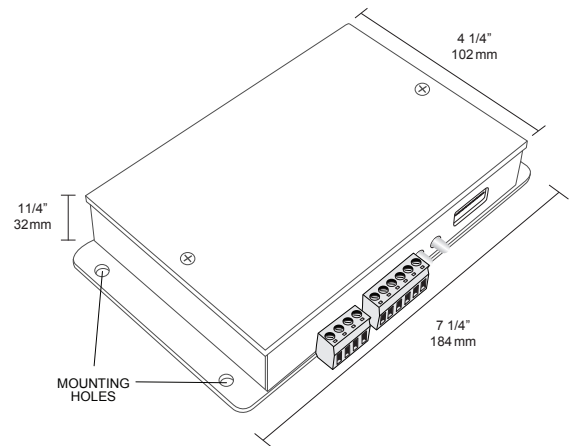

ADVANCED RS232 Serial Controller

THE MOST POWERFUL LED Lighting CONTROLLER ON THE MARKET

KEY FEATURES:

- Can handle up to 400 watts of power
- 4 high current channels with independent control - The highest in the industry. RGB + White.
- Suitable for common anode RGB LED strips, LEDs and incandescent bulbs.
- Standalone mode with 8 pre-programmed light sequences.
- A custom user-editable sequence via RS232 Serial with a wide-range of effect speed adjustments
- Wide-range of external input accessories such as iPad, relays, and wireless transmitter and momentary switch.
- Memory for last selected sequence and user-editable sequence.
- Serial TTL interface to control from your micro controller or PC - interface sold separately.
- Addressable. Multiple modules can be connected with independent control for each module.
- Small form factor.
- PWM of 480 Hz delivers smooth dimming and a wide range of color spectrum of RGB LED light fixtures.
- Override memory allows last program to continue in case the RS232 serial connection is disrupted for any reason.
- Reverse polarity protection.
- Work independently or integrated into a whole-house 3rd party control system.
- 8-24VDC
- Integrated 5 Volt WiFi Power Port

Features 4 high current channels with independent control. The **Advanced RS232 Serial Controller** can handle up to 400 watts making it the most powerful led lighting controller on the market today. RGB + White. Suitable for common anode RGB LED strips, LEDs and incandescent bulbs. Standalone mode with 8 pre-programmed light sequences. Custom user-editable sequence via RS232. Wide-range effect & speed adjust. Works independently or integrated into a whole-house automation system.

BACK

FRONT

ORDERING

MODEL

EPIC-Advanced

RS232 Controller