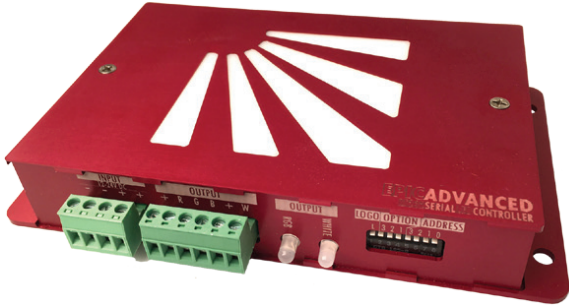

# ADVANCED RS232 Serial Controller

THE MOST POWERFUL LED Lighting CONTROLLER ON THE MARKET

**ADVANCED RS232 CONTROLLER**  
(power supply not included)

## KEY FEATURES:

- Can handle up to 400 watts of power
- 4 high current channels with independent control - The highest in the industry. RGB + White.
- Suitable for common anode RGB LED strips, LEDs and incandescent bulbs.
- Standalone mode with 8 pre-programmed light sequences.
- A custom user-editable sequence via RS232 Serial with a wide-range of effect speed adjustments
- Wide-range of external input accessories such as iPad, relays, and wireless transmitter and momentary switch.
- Memory for last selected sequence and user-editable sequence.
- Serial TTL interface to control from your micro controller or PC - interface sold separately.
- Addressable. Multiple modules can be connected with independent control for each module.
- Small form factor.
- PWM of 480 Hz delivers smooth dimming and a wide range of color spectrum of RGB LED light fixtures.
- Override memory allows last program to continue in case the RS232 serial connection is disrupted for any reason.
- Reverse polarity protection.
- Work independently or integrated into a whole-house 3rd party control system.
- 8-24VDC
- Integrated 5 Volt WiFi Power Port

Features 4 high current channels with independent control. The **Advanced RS232 Serial Controller** can handle up to 400 watts making it the most powerful led lighting controller on the market today. RGB + White. Suitable for common anode RGB LED strips, LEDs and incandescent bulbs. Standalone mode with 8 pre-programmed light sequences. Custom user-editable sequence via RS232. Wide-range effect & speed adjust. Works independently or integrated into a whole-house automation system.

### MODEL

**EPIC-Advanced**

RS232 Controller