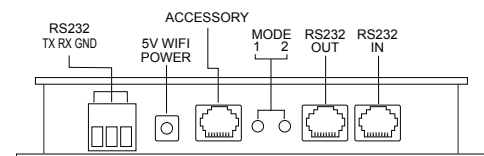

FRONT

ORDERING

MODEL

EPIC-Advanced

RS232 Controller

CAN BE USED IN CONJUNCTION WITH:

- WiFi Interface
- IR Receiver
- EPIC Symphony
- EPIC Melody
- Remote Momentary Switch

EPIC SKY TECHNOLOGY

A Division of Impact Lighting, Inc.

2101 West Central Blvd. Orlando, Florida 32805 USA • Phone: 1.800.507.5714 • Email: sales@epicskytech.com

www.epicskytech.com