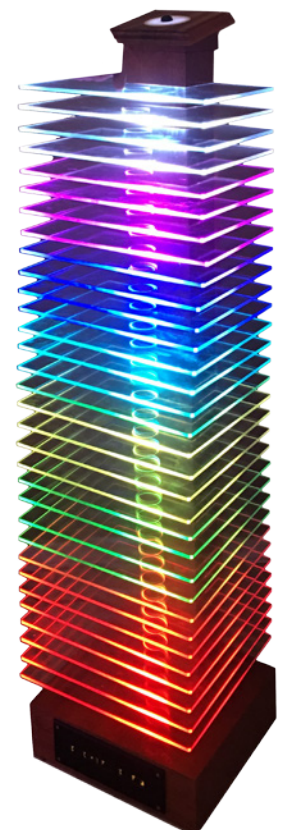

EPIC-EQ

12"x12"x 42" Tower with Mahogany Finish with custom 'center ellipse' acrylic etching (custom etching, sizes and finishes available)

Epic Sky Technologies

A Division of Impact Lighting, Inc.

2101 West Central Blvd. Orlando, Florida 32805 USA • Phone: 1.800.507.5714 • Fax: 407.745.4584 • Email: sales@epicskytech.com
www.epicskytech.com