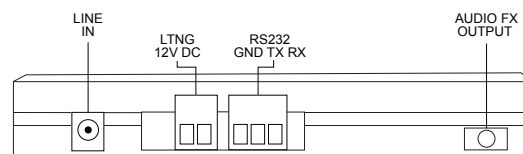

The EPIC MELODY is a state of the art module that can trigger sound effects that synchronizes with the pre-programmed Rain, Summer Forest, Beach Waves, and Thunderstorm.

The EPIC MELODY can either perform in standalone mode, or with a RS232 protocol which can be controlled by a third party control system or by the EPIC's, proprietary wall control touch pad to produce sound effects on demand. RS232 controlled playback of select music tracks.

KEY FEATURES:

- 12VDC power supply
- RS-232 controlled playback of select music tracks
- RGB output for accent lighting
- A 'Lightening Channel" for thunderstorm effects
- 1/8 " Stereo Connector line level output (industry standard connection)
- Speaker level output for driving small speakers
- Standard MicroSD card file storage
- Serial feedback
- Fully controllable with any automation system

BENEFITS:

- Pre-addressed for different varieties of ambiance
  - a) Rain
  - b) Summer Forrest
  - c) Beach Waves
  - d) Thunderstorm
- Built in single channel LED controller for lightning effect to match the thunderstorm soundtrack.
  (For use with Epic Star Panels)
- RS-232 controlled

FRONT

BACK

ORDERING

MODEL

EPIC-Melody

EPIC Melody Controller

CAN BE USED IN CONJUNCTION WITH:

- Advanced RS232 Controller
- WiFi Interface
- IR Receiver
- EPIC Symphony
- Remote Momentary Switch

Epic Sky Technology

A Division of Impact Lighting, Inc.

2101 West Central Blvd. Orlando, Florida 32805 USA • Phone: 1.800.507.5714 • Email: sales@epicskytech.com

www.epicskytech.com