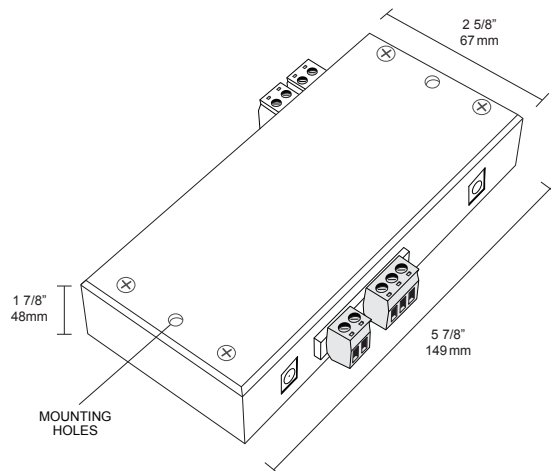

The EPIC MELODY is a state of the art module that can trigger sound effects that synchronizes with the pre-programmed Rain, Summer Forest, Beach Waves, and Thunderstorm.

The EPIC MELODY can either perform in standalone mode, or with a RS232 protocol which can be controlled by a third party control system or by the EPIC's, proprietary wall control touch pad to produce sound effects on demand. RS232 controlled playback of select music tracks.

KEY FEATURES:

- 12VDC power supply
- RS-232 controlled playback of select music tracks
- RGB output for accent lighting
- A 'Lightening Channel" for thunderstorm effects
- 1/8 " Stereo Connector line level output (industry standard connection)
- Speaker level output for driving small speakers
- Standard MicroSD card file storage
- Serial feedback
- Fully controllable with any automation system

BENEFITS:

- Pre-addressed for different varieties of ambiance
  - a) Rain
  - b) Summer Forrest
  - c) Beach Waves
  - d) Thunderstorm
- Built in single channel LED controller for lightning effect to match the thunderstorm soundtrack.
  (For use with Epic Star Panels)
- RS-232 controlled

FRONT

BACK

ORDERING

MODEL

EPIC-Melody

EPIC Melody Controller

CAN BE USED IN CONJUNCTION WITH:

- Advanced RS232 Controller
- WiFi Interface
- IR Receiver
- EPIC Symphony
- Remote Momentary Switch

Epic Sky Technology

A Division of Impact Lighting, Inc.

2101 West Central Blvd. Orlando, Florida 32805 USA • Phone: 1.800.507.5714 • Email: sales@epicskytech.com

www.epicskytech.com