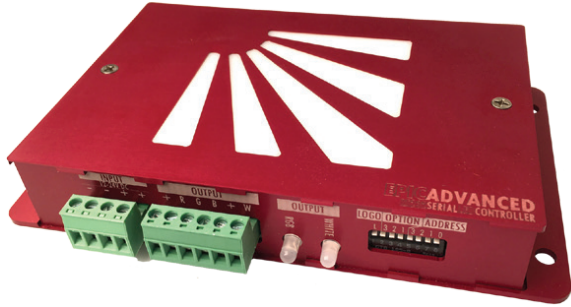

# ADVANCED RS232 Serial Controller

THE MOST POWERFUL LED Lighting CONTROLLER ON THE MARKET

**ADVANCED RS232 CONTROLLER**  
(power supply not included)

Features 4 high current channels with independent control. The **Advanced RS232 Serial Controller** can handle up to 400 watts making it the most powerful led lighting controller on the market today. RGB + White. Suitable for common anode RGB LED strips, LEDs and incandescent bulbs. Standalone mode with 8 pre-programmed light sequences. Custom user-editable sequence via RS232. Wide-range effect & speed adjust. Works independently or integrated into a whole-house automation system.

**KEY FEATURES:**

- Can handle up to 400 watts of power
- 4 high current channels with independent control - The highest in the industry. RGB + White.
- Suitable for common anode RGB LED strips, LEDs and incandescent bulbs.
- Standalone mode with 8 pre-programmed light sequences.
- A custom user-editable sequence via RS232 Serial with a wide-range of effect speed adjustments
- Wide-range of external input accessories such as IPAD, relays, and wireless transmitter and momentary switch.
- Memory for last selected sequence and user-editable sequence.
- Serial TTL interface to control from your micro controller or PC - interface sold separately.
- Addressable. Multiple modules can be connected with independent control for each module.
- Small form factor.
- PWM of 480 Hz delivers smooth dimming and a wide range of color spectrum of RGB LED light fixtures.
- Override memory allows last program to continue in case the RS232 serial connection is disrupted for any reason.
- Reverse polarity protection.
- Work independently or integrated into a whole-house 3rd party control system.
- 8-24VDC
- Integrated 5 Volt WiFi Power Port

**BACK**

**FRONT**

**ORDERING**

**MODEL**

**EPIC-Advanced**

RS232 Controller

**CAN BE USED IN CONJUNCTION WITH:**

- WiFi Interface
- IR Receiver
- EPIC Symphony
- EPIC Melody
- Remote Momentary Switch