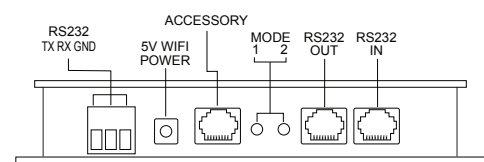

FRONT

ORDERING

MODEL

EPIC-Advanced

RS232 Controller

CAN BE USED IN CONJUNCTION WITH:

- WiFi Interface
- IR Receiver
- EPIC Symphony
- EPIC Melody
- Remote Momentary Switch

Epic Sky Technology

A Division of Impact Lighting, Inc.

2101 West Central Blvd. Orlando, Florida 32805 USA • Phone: 1.800.507.5714 • Email: sales@epicskytech.com

www.epicskytech.com