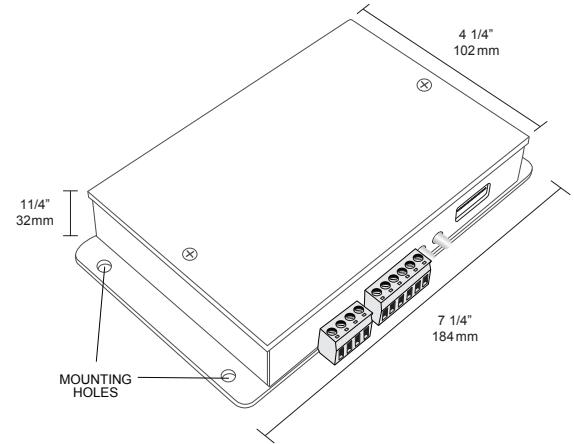

# ADVANCED RS232 Serial Controller

THE MOST POWERFUL LED Lighting CONTROLLER ON THE MARKET

**ADVANCED RS232 CONTROLLER**  
(power supply not included)

Features 4 high current channels with independent control. The **Advanced RS232 Serial Controller** can handle up to 400 watts making it the most powerful led lighting controller on the market today. RGB + White. Suitable for common anode RGB LED strips, LEDs and incandescent bulbs. Standalone mode with 8 pre-programmed light sequences. Custom user-editable sequence via RS232. Wide-range effect & speed adjust. Works independently or integrated into a whole-house automation system.

**KEY FEATURES:**

- Can handle up to 400 watts of power
- 4 high current channels with independent control - The highest in the industry. RGB + White.
- Suitable for common anode RGB LED strips, LEDs and incandescent bulbs.
- Standalone mode with 8 pre-programmed light sequences.
- A custom user-editable sequence via RS232 Serial with a wide-range of effect speed adjustments
- Wide-range of external input accessories such as IPAD, relays, and wireless transmitter and momentary switch.
- Memory for last selected sequence and user-editable sequence.
- Serial TTL interface to control from your micro controller or PC - interface sold separately.
- Addressable. Multiple modules can be connected with independent control for each module.
- Small form factor.
- PWM of 480 Hz delivers smooth dimming and a wide range of color spectrum of RGB LED light fixtures.
- Override memory allows last program to continue in case the RS232 serial connection is disrupted for any reason.
- Reverse polarity protection.
- Work independently or integrated into a whole-house 3rd party control system.
- 8-24VDC
- Integrated 5 Volt WiFi Power Port