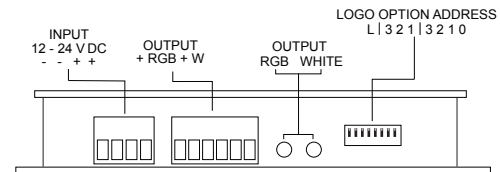

ADVANCED RS232 Serial Controller

THE MOST POWERFUL LED Lighting CONTROLLER ON THE MARKET

Features 4 high current channels with independent control. The **Advanced RS232 Serial Controller** can handle up to 400 watts making it the most powerful led lighting controller on the market today. RGB + White. Suitable for common anode RGB LED strips, LEDs and incandescent bulbs. Standalone mode with 8 pre-programmed light sequences. Custom user-editable sequence via RS232. Wide-range effect & speed adjust. Works independently or integrated into a whole-house automation system.

KEY FEATURES:

- Can handle up to 400 watts of power
- 4 high current channels with independent control - The highest in the industry. RGB + White.
- Suitable for common anode RGB LED strips, LEDs and incandescent bulbs.
- Standalone mode with 8 pre-programmed light sequences.
- A custom user-editable sequence via RS232 Serial with a wide-range of effect speed adjustments
- Wide-range of external input accessories such as IPAD, relays, and wireless transmitter and momentary switch.
- Memory for last selected sequence and user-editable sequence.
- Serial TTL interface to control from your micro controller or PC - interface sold separately.
- Addressable. Multiple modules can be connected with independent control for each module.
- Small form factor.
- PWM of 480 Hz delivers smooth dimming and a wide range of color spectrum of RGB LED light fixtures.
- Override memory allows last program to continue in case the RS232 serial connection is disrupted for any reason.
- Reverse polarity protection.
- Work independently or integrated into a whole-house 3rd party control system.
- 8-24VDC
- Integrated 5 Volt WiFi Power Port

BACK

FRONT

ORDERING

MODEL

EPIC-Advanced

RS232 Controller