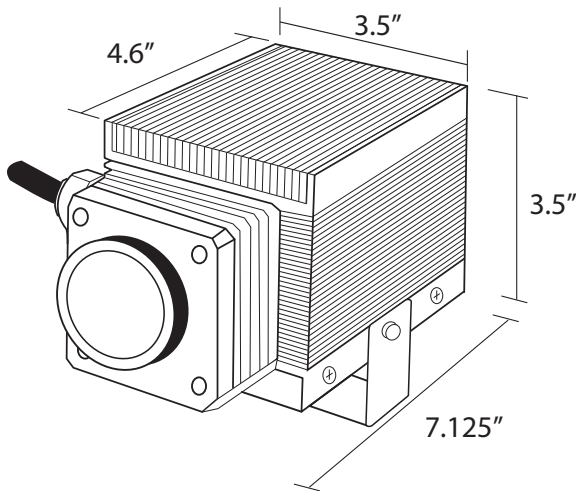

PROJECT	DATE
TYPE	QTY

**80W IP67 LED WALL WASH FIXTURE**

U Bracket Mount  
(included)

Includes 100W Power Supply  
100-240VAC /24VDC  
8.5" x 2.75" x 1.5"

**DESCRIPTION:**

The **ION-CUBE** series LED Light Source is an 80 watt 24V multi-controllable and configurable wall washer for the architectural and commercial lighting, markets. It can be configured with white light or RGB+W LEDs with a \*stand-alone program, DMX, RS232 Serial or RF. LED options include RGB+W. Cool, White, and Warm White. Discreet colors upon special order, contact the factory for availability.

The **ION-CUBE** features no serviceable or moving parts.

The fanless SynJet® Cooler provides for quiet and efficient heat sink cooling with a frictionless oscillating diaphragm.

A 120W/24V power supply rated for 100-240VAC and 277VAC for North America only is included.

**SPECIFICATIONS**

PARAMETER	MAX RATING
Input voltage	100-240VAC / 277VAC
Amps	4 Amps
Wattage	100 W Max
Power supply	24V DC Class 2
Hz	50/60
Fiber capacity	1000
Operating temperature	-10°C to 80°C
Weight	7 lbs
Outdoor rating	IP67
Housing	Aluminum
Beam Angle	80°

**PHOTOMETRICS**

LED	Lumens @ 700ma
WW	2650 lm
CW	4400 lm
RGBW	3465 lm (R=765 G=920 B=230 W=1550)

**ORDERING** Example: ION-CUBE - WW - 4W - RS232 ION-CUBE, Warm White, 4 Watt, with RS232 Controller

MODEL	LED	CONTROL TYPE	ACCESSORIES
ION-CUBE 80W LED Wall Washer Fixture	WW - 3000K 98CRI CW - 5500K 98CRI RGB+W - Red/Green /Blue/White	SB - *Smart Board 2 Wire RGBW Toggle ON/OFF Color Control 4W - **4 Wire for RGB 5W - **5 Wire for RGB+W  * Built in Programs ** For RF, DMX or RS232 controllers	RF - RF Controller + Handheld Remote DMX4 - 4 Channel DMX512 Decoder for RGB+W DE3 - STICK-DE3 DMX Wall Controller CUBEED - Barn Door (hinged accessory for shaping light) RS232 - Advanced RS232 Serial Controller EPICWIFI - WiFi for Advanced RS232 Serial Cont.