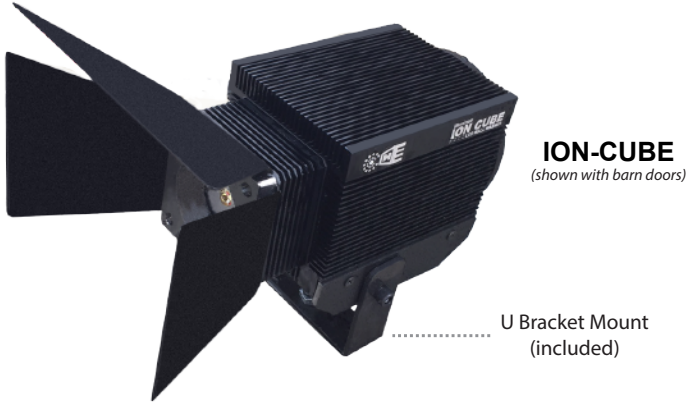

PROJECT	DATE
TYPE	QTY

**80W IP67 LED WALL WASH FIXTURE**

U Bracket Mount  
(included)

Includes 100W Power Supply  
100-240VAC /24VDC  
8.5" x 2.75" x 1.5"

**DESCRIPTION:**

The **ION-CUBE** series LED Light Source is an 80 watt 24V multi-controllable and configurable wall washer for the architectural and commercial lighting, markets. It can be configured with white light or RGB+W LEDs with a \*stand-alone program, DMX, RS232 Serial or RF. LED options include RGB+W. Cool, White, and Warm White. Discreet colors upon special order, contact the factory for availability.

The **ION-CUBE** features no serviceable or moving parts.

The fanless SynJet® Cooler provides for quiet and efficient heat sink cooling with a frictionless oscillating diaphragm.

A 120W/24V power supply rated for 100-240VAC and 277VAC for North America only is included.

**SPECIFICATIONS**

PARAMETER	MAX RATING
Input voltage	100-240VAC / 277VAC
Amps	4 Amps
Wattage	100 W Max
Power supply	24V DC Class 2
Hz	50/60
Fiber capacity	1000
Operating temperature	-10°C to 80°C
Weight	7 lbs
Outdoor rating	IP67
Housing	Aluminum
Beam Angle	80°

**PHOTOMETRICS**

LED	Lumens @ 700ma
WW	2650 lm
CW	4400 lm
RGBW	3465 lm (R=765 G=920 B=230 W=1550)

**ORDERING** Example: ION-CUBE - WW - 4W - RS232 ION-CUBE, Warm White, 4 Watt, with RS232 Controller

MODEL	LED	CONTROL TYPE	ACCESSORIES
ION-CUBE 80W LED Wall Washer Fixture	WW - 3000K 98CRI CW - 5500K 98CRI RGB+W - Red/Green /Blue/White	SB - *Smart Board 2 Wire RGBW Toggle ON/OFF Color Control 4W - **4 Wire for RGB 5W - **5 Wire for RGB+W  * Built in Programs ** For RF, DMX or RS232 controllers	RF - RF Controller + Handheld Remote DMX4 - 4 Channel DMX512 Decoder for RGB+W DE3 - STICK-DE3 DMX Wall Controller CUBEED - Barn Door (hinged accessory for shaping light) RS232 - Advanced RS232 Serial Controller EPICWIFI - WiFi for Advanced RS232 Serial Cont.