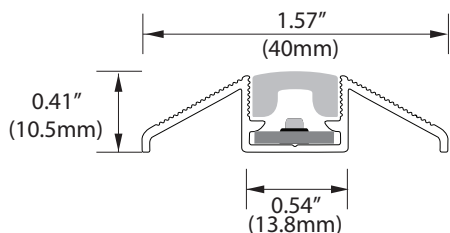

XTRU-150
Walkway Series

Aluminum LED lighted profile

CROSS SECTION
Actual Size

Impact Lighting's **XTRU-150** Walkway Series Step Lighting is an aluminum profile with LED tread designed for assembling on floor surfaces without the need of surface chamfering.

Available in black and silver finishes

KEY FEATURES

- Low Profile
- Versatile Applications
- Extremely Energy Efficient
- Anti-Slip Surface
- Adjustable end caps
- Custom cut to Length (max 2 meters / 78 inches)

TREAD COVER COLOR

ORDERING Example: XTRU-150-24" - BLK-RE-WH-2 = XTRU-150 Profile 24", black finish, red tread cover, White Tread LED

MODEL	CUT LENGTH	HOUSING FINISH	TREAD COVER COLOR *	TREAD LED COLOR
XTRU-150 Aluminum LED Lighted Profile	Write desired length above (0.15M - 2M) (6" - 78.5")	AL - Aluminum Finish BLK - Black Finish	BL - Blue RD - Red OR - Orange CL - Clear MK - Milky	WH - White RGB - Red Green Blue * *requires controller