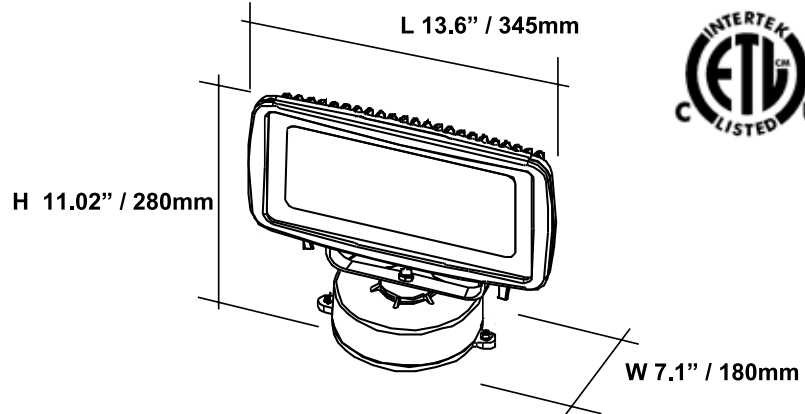

LED WALL WASHER SERIES

IMPACT LIGHTING INC.'S WALL WASHER - 36W WHITE

Impact's WALL WASHER is an energy efficient white LED based wall wash fixture incorporating 36 - 1 watt power white LED's with options for 10 degree or 30 degree beam spreads. With an Aluminum Die Cast housing and heat treated glass aperture Impact's Wall Wash is rated IP65 for indoor or outdoor use.

70

SPECIFICATIONS

- **Color Temperature:** Warm White (3500) or Neutral White (4000)
- **Construction:** Die Cast Powder Coated Aluminum Heat Treated Glass
- **Lumen Output:** pending
- **Lamp Life:** 50,000 Hours
- **LEDs:** 36 - 1 watt LEDs
- **Optics:** 10 Degrees / 30 Degrees
- **Light Projection Distance:** 50-65 Ft / 15-20m
- **Voltage:** 120 - 220VAC 50/60 Hz
- **Operating Current:** .33Amps@120V / .17Amps@240V
- **Power Consumption:** LEDs - 36 watts / Max Power 40 watts
- **Control System:** Standalone or DMX Controller - sold separately
- **Weight:** 10.2 Lbs / 4.6 Kg
- **Dimensions:** L13.6" H 11.02" W 7.1" (345x280x280mm)
- **Operational Environment:** -4F to 104F (-20C to 40C) 10-90% Humidity
- **Listings:** ETL / CE
- **Ratings:** IP65

ORDER INFORMATION

MODEL	BEAM SPREAD	COLOR TEMPERATURE
IL-WW-36		
IL-WW-36	10 - 10 degrees	WW - Warm White (3500)
High Output	30 - 30 degrees	NW - Neutral White (4000)
Wall Washer		

* On-board Programs synchronize with all IMPACT Wall Washer products: IMPACT Wall Washer; IMPACT Linear Wall Washer, IMPACT High Output Wall Washer and the IMPACT Super High Output Wall Washer.