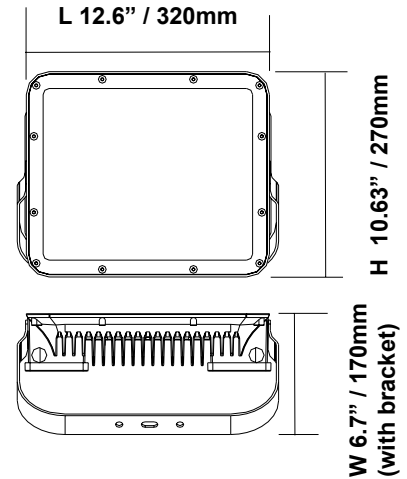

LED WALL WASHER SERIES

IMPACT LIGHTING INC.'S HIGH OUTPUT WALL WASHER - 48W RGB

Impact's High Output WALL WASHER is powerful and energy efficient RGB LED based wall wash fixture incorporating 48 - 1 watt RGB power LED's for a full 16.7 million true and 24 bit color mixing ability. The Impact HO Wall Washer can be operated as a single stand-alone fixture or in a multiple master/slave configuration with built-in pre-programmed color changing effects. It is also fully DMX compatible for custom color programming capability. With an Aluminum Die Cast housing and heat treated glass aperture the Impact HO Wall Washer is rated IP65 for outdoor use.

SPECIFICATIONS

Construction:	Die Cast Powder Coated Aluminum 4mm Heat Treated Glass
Lumen Output:	2900 Lumens
Lamp Life:	50,000 Hours
Optics:	10 Degrees / 30 Degrees
Light Projection Distance:	50-65 Ft / 15-20m
Voltage:	100-240VAC 50/60Hz (switchable Power Supply)
Operating Current:	0.5Amps@120V / 0.2Amps@220V
Power Consumption:	48 watts , 52 Watts max power
Control System:	On-board Programs / DMX compatible
Weight:	12.3 Lbs / 5.6kg
Dimensions:	L12.6" H 10.63" W 3.0" (320x270x76)
Operational Environment:	-4F to 104F (-20C to 40C) 10-90% Humidity
Listings:	ETL / CE
Ratings:	IP65
Warranty:	2 Years