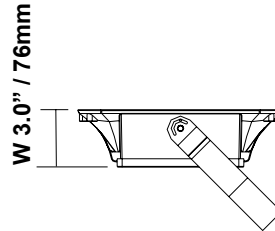

LED WALL WASHER SERIES

IMPACT LIGHTING INC.'S HIGH OUTPUT WALL WASHER - 48W RGB

Impact's High Output WALL WASHER is powerful and energy efficient RGB LED based wall wash fixture incorporating 48 - 1 watt RGB power LED's for a full 16.7 million true and 24 bit color mixing ability. The Impact HO Wall Washer can be operated as a single stand-alone fixture or in a multiple master/slave configuration with built-in pre-programmed color changing effects. It is also fully DMX compatible for custom color programming capability. With an Aluminum Die Cast housing and heat treated glass aperture the Impact HO Wall Washer is rated IP65 for outdoor use.

SPECIFICATIONS

Construction:	Die Cast Powder Coated Aluminum 4mm Heat Treated Glass
Lumen Output:	2900 Lumens
Lamp Life:	50,000 Hours
Optics:	10 Degrees / 30 Degrees
Light Projection Distance:	50-65 Ft / 15-20m
Voltage:	100-240VAC 50/60Hz (switchable Power Supply)
Operating Current:	0.5Amps@120V / 0.2Amps@220V
Power Consumption:	48 watts , 52 Watts max power
Control System:	On-board Programs / DMX compatible
Weight:	12.3 Lbs / 5.6kg
Dimensions:	L12.6" H 10.63" W 3.0" (320x270x76)
Operational Environment:	-4F to 104F (-20C to 40C) 10-90% Humidity
Listings:	ETL / CE
Ratings:	IP65
Warranty:	2 Years