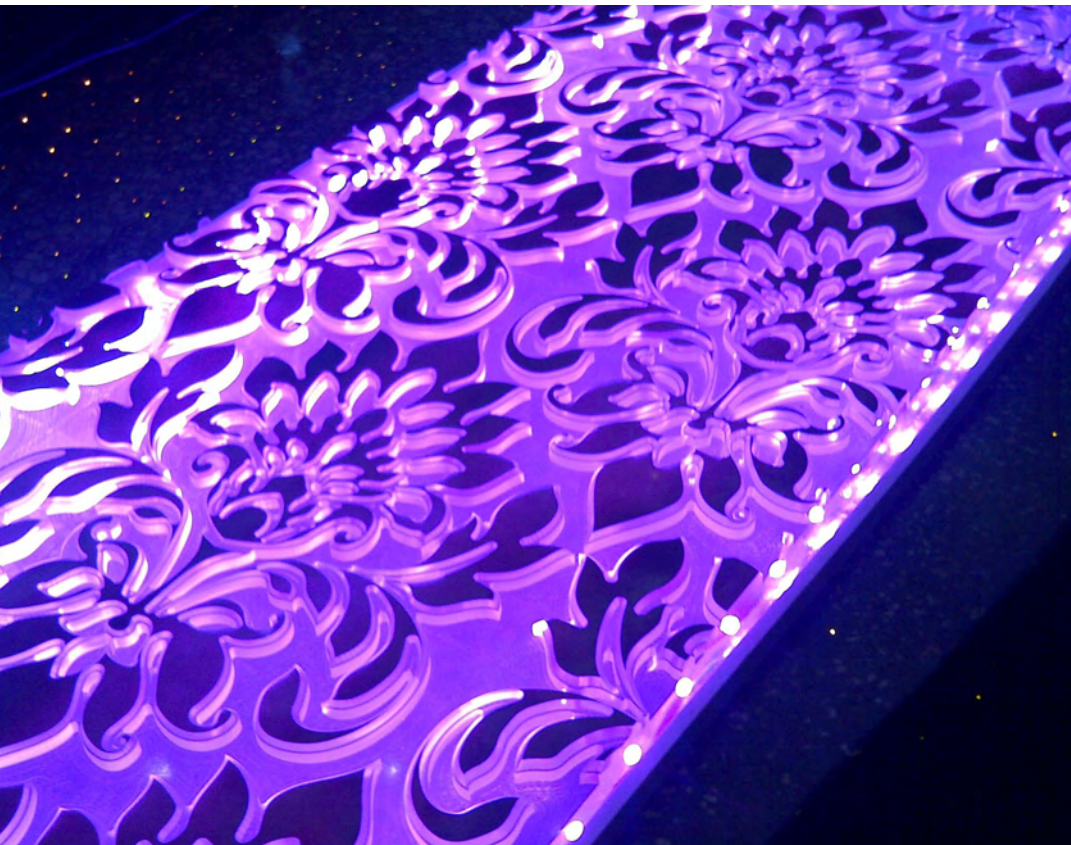

# LIGHTED CLEAR FORM™

## **GALAXY CLEAR FORM FLOOR, WALL AND CEILING™**

An idea for a dramatic lighting project which takes advantage of LED capability that works safely in wet areas. Galaxy Clear forms™ are increasingly popular as a way of providing a feature or accent in ceilings, walls and floor décor and now you can take advantage of their translucency to come up with a way of permanently integrating lights into walls, floors and ceilings.

Clear forms™ wall, floor and ceiling panels, with color-changing LEDs, are great for decorating hotel lobbies, restaurants, hospitals, stage lighting, health clubs, nightclubs, and airports.

Clear form™ units are designed to be placed on wall, floor or ceiling and can be CNC in a variety of shapes. One unit can stand alone as an art piece.

50

The 3D design provides a dynamic and dimensional feel to any decor whether the lights are on or off. The panels are available without lighting.

These panels are illuminated with - state of the art LED technology - and are available in a variety of sleek, luxurious, and stylish designs.