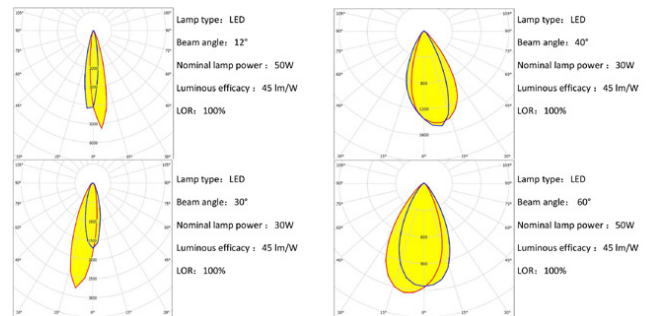

PROJECT	DATE
TYPE	QTY

RGB/RGBW LED WALL WASH FIXTURE

IL-SlimPro-RGB/RGBW Wall Washer

DESCRIPTION:

The Slim Pro is an easy to install low voltage 24 VDC wall washer perfect for illuminating large outdoor areas. This fixture can withstand harsh weather conditions with an IP66 rating. Easy to install male and female connectors. Thick tempered glass and aluminum plating makes for good focus and smooth lighting.
(SLIM PRO is RGB and RGBW without DMX control)

SPECIFICATIONS

Materials	Gray Powder Coated Aluminum Alloy
Beam Angle	10°15°25°30°40°60°90°10×30° 10×45° 10×65°10×70°20×65°
Control	External Only. DMX 512 and Remote
Operating Voltage	24V DC
Rating	IP66
Operating Temp.	-20° C – +40° C

PHOTOMETRICS

MODEL NO.	LED CHIP	VOLTAGE	SIZE	✓
IL-SP-24W-RGBW-500	RGBW	12 VDC	L500 ×W51×H31	
IL-SP-50W-RGBW-1000	RGBW	24 VDC	L1000 ×W51×H31	
IL-SP-18W-RGB-500	RGB	24 VDC	L500 ×W51×H31	
IL-SP-36W-RGB-1000	RGB	24 VDC	L1000 ×W51×H31	
IL-SP-18W-W-500	2700-6500K	24 VDC	L500 ×W51×H31	
IL-SP-36W-W-1000	2700-6500K	24 VDC	L1000 ×W51×H31	