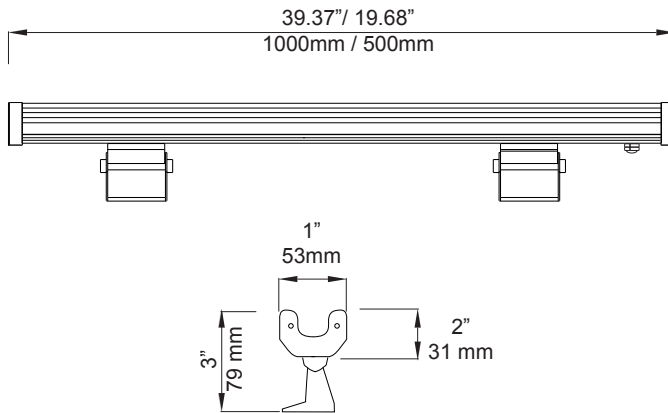

PROJECT	DATE
TYPE	QTY

RGB/RGBW LED WALL WASH FIXTURE

IL-SlimPro-RGB/RGBW Wall Washer

DESCRIPTION:

The Slim Pro is an easy to install low voltage 24 VDC wall washer perfect for illuminating large outdoor areas. This fixture can withstand harsh weather conditions with an IP66 rating. Easy to install male and female connectors. Thick tempered glass and aluminum plating makes for good focus and smooth lighting.
(SLIM PRO is RGB and RGBW without DMX control)

SPECIFICATIONS

Materials	Gray Powder Coated Aluminum Alloy
Beam Angle	10°15°25°30°40°60°90°10×30° 10×45° 10×65°10×70°20×65°
Control	External Only. DMX 512 and Remote
Operating Voltage	24V DC
Rating	IP66
Operating Temp.	-20° C – +40° C

PHOTOMETRICS

MODEL NO.	LED CHIP	VOLTAGE	SIZE	✓
IL-SP-24W-RGBW-500	RGBW	12 VDC	L500 ×W51×H31	
IL-SP-50W-RGBW-1000	RGBW	24 VDC	L1000 ×W51×H31	
IL-SP-18W-RGB-500	RGB	24 VDC	L500 ×W51×H31	
IL-SP-36W-RGB-1000	RGB	24 VDC	L1000 ×W51×H31	
IL-SP-18W-W-500	2700-6500K	24 VDC	L500 ×W51×H31	
IL-SP-36W-W-1000	2700-6500K	24 VDC	L1000 ×W51×H31	