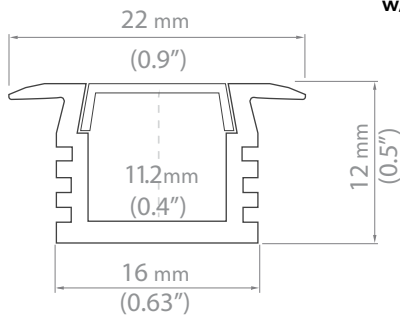

PROJECT	DATE
TYPE	QTY.

ARCHITECTURAL LINEAR SERIES

XTRU-3776
(silver anodized
w/ frosted cover)

(black anodized
w/rounded endcap)

frosted cover

black opal cover

mounting clip

XTRU-3776 LED Profile is a small durable fixture designed to fit narrow areas, wall surfaces and drywall applications.

This versatile profile is suitable for custom recessed installation in walls and ceilings, cabinets and under bars and more.

This high quality profile offers an unique way to make use of linear low voltage lighting and can be customized to suit outdoor applications with proper P67 rated LED light strips and sealed assembly.

*IP67 relies on proper sealing on install.

ENDCAPS

(available in grey, white and black)

- 1** MALE CONNECTOR
- 2** FEMALE CONNECTOR
- 3** NO CONNECTOR

ORDERING

Example:

XTRU-3776- 48"- NA - F - CW - R - 48 - C

XTRU-3776 Profile, 48" Cut Length, Non-Anodized Aluminum Finish, Frosted Cover w/ Cool White LED, Right Facing Lead Wire, 12" Wire Length, Closed End Cap

MODEL	CUT LENGTH	HOUSING FINISH	COVER	LED COLOR	LEAD WIRE LOCATION	LEAD WIRE LENGTH	END CAP
XTRU-3776 Aluminum LED Lighted Profile	Write desired length above	NA- Non-Anodized BA- Black Anodized	F - Frosted BO - Black Opal	WW - Warm White CW - Cool White NW - Neutral White RGB - Red, Green, Blue	R - Right Facing L - Left Facing B - Left & Right* (daisy chain)	Write Desired Length Above	C - Closed H - Hole