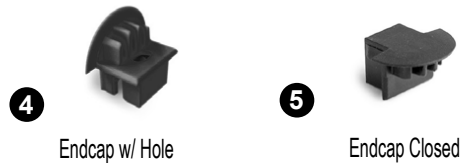

PROJECT	DATE
TYPE	QTY.

ARCHITECTURAL LINEAR SERIES

XTRU-3776
(silver anodized
w/ frosted cover)

(black anodized
w/rounded endcap)

frosted cover

black opal cover

mounting clip

XTRU-3776 LED Profile is a small durable fixture designed to fit narrow areas, wall surfaces and drywall applications.

This versatile profile is suitable for custom recessed installation in walls and ceilings, cabinets and under bars and more.

This high quality profile offers an unique way to make use of linear low voltage lighting and can be customized to suit outdoor applications with proper P67 rated LED light strips and sealed assembly.

FEATURES

- IP65 rating option with proper install
- special collar conceals unfinished install groves or rough edges in rock or stone.
- easy install mounting clip option
- black and anodized aluminum available
- frosted and black opal cover options
- endcaps and mounting clips included

*IP67 relies on proper sealing on install.

ENDCAPS

(available in grey, white and black)

- 1** MALE CONNECTOR
- 2** FEMALE CONNECTOR
- 3** NO CONNECTOR

ORDERING

Example:

XTRU-3776- 48"- NA - F - CW - R - 48 - C