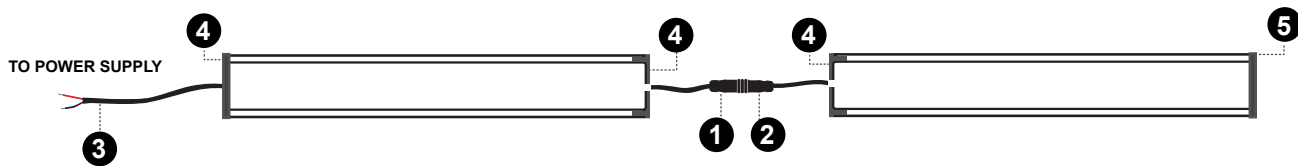

FEATURES

- IP65 rating option with proper install
- special collar conceals unfinished install groves or rough edges in rock or stone.
- easy install mounting clip option
- black and anodized aluminum available
- frosted and black opal cover options
- endcaps and mounting clips included

*IP67 relies on proper sealing on install.

ENDCAPS

(available in grey, white and black)

- 1** MALE CONNECTOR
- 2** FEMALE CONNECTOR
- 3** NO CONNECTOR

ORDERING

Example:

XTRU-3776- 48"- NA - F - CW - R - 48 - C