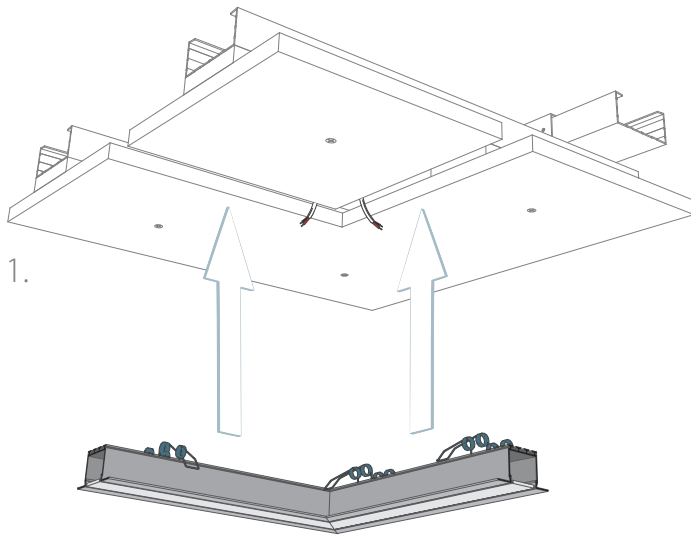

PROJECT	DATE
TYPE	QTY.

konstrukcja nośna sufitu
support structure of the ceiling

karton gips – dodatkowa płyta dystansująca
drywall – additional spacer 'bars'

karton gips
drywall

Impact Lighting Inc.