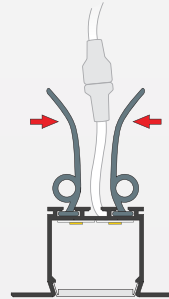

PROJECT	DATE
TYPE	QTY.

konstrukcja nośna sufitu
support structure of the ceiling

karton gips – dodatkowa płyta dystansująca
drywall – additional spacer 'bars'

karton gips
drywall

Impact Lighting Inc.