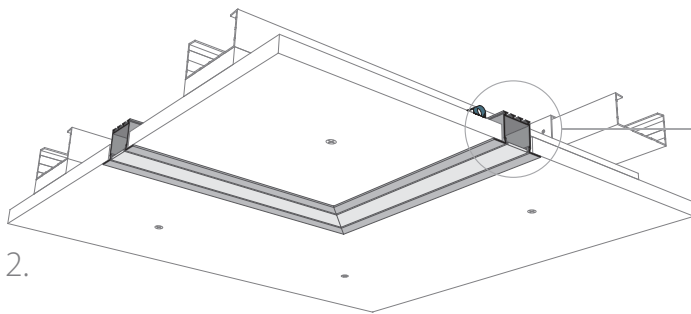

PROJECT	DATE
TYPE	QTY.

konstrukcja nośna sufitu
support structure of the ceiling

karton gips – dodatkowa płyta dystansująca
drywall – additional spacer 'bars'

karton gips
drywall

Impact Lighting Inc.