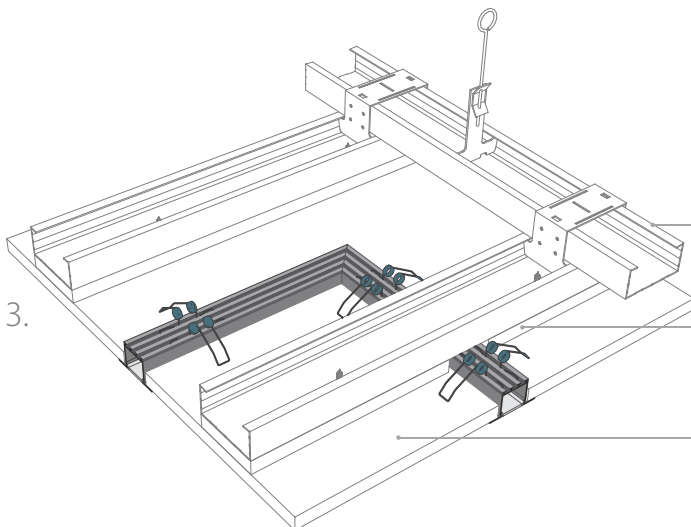

PROJECT	DATE
TYPE	QTY.

konstrukcja nośna sufitu
support structure of the ceiling

karton gips – dodatkowa płyta dystansująca
drywall – additional spacer 'bars'

karton gips
drywall

Impact Lighting Inc.