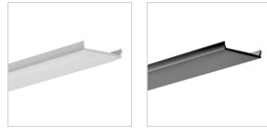

PROJECT	DATE
TYPE	QTY.

ARCHITECTURAL LINEAR SERIES

XTRU-5552
(raw aluminum shown
black finish available)

mounting clip

frosted cover black opal cover

XTRU-5552 LED Profile is a small durable fixture designed for unique applications with designers and architects in mind.

This versatile IP67* profile is suitable for custom recessed installation in walls and ceilings. This high quality profile offers an unique way to make use of linear low voltage lighting and is the designer's choice for commercial and residential LED strip lighting.

The XTRU-5552 mounting channel utilizes LED tape light and is easily placed on horizontal or vertical surfaces allowing you to create your own custom LED low voltage lighting scheme.

FEATURES

- IP65 rating after install
- concealable flange
- easy install mounting clips
- black and anodized aluminum available
- frosted and black opal cover options
- endcaps included

*IP67 relies on proper sealing on install.

- 1** MALE CONNECTOR
- 2** FEMALE CONNECTOR
- 3** NO CONNECTOR

ENDCAPS

- 4** Endcap w/ Hole
- 5** Endcap Closed

ORDERING | *Example:*
XTRU-5552-48"-NA-F-CW-R-48-C
 XTRU-5552 Profile, 48" Cut Length, Non-Anodized Aluminum Finish, Frosted Cover w/ Cool White LED, Right Facing Lead Wire, 12" Wire Length, Closed End Cap