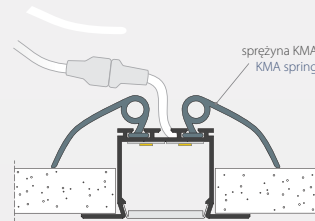

PROJECT	DATE
TYPE	QTY.

konstrukcja nośna sufitu
support structure of the ceiling

karton gips – dodatkowa płyta dystansująca
drywall – additional spacer 'bars'

karton gips
drywall

Impact Lighting Inc.