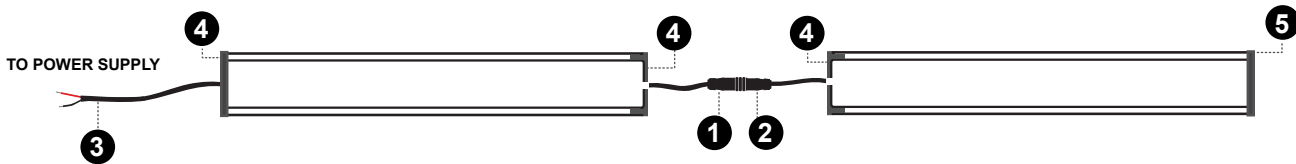

*IP67 relies on proper sealing on install.

- 1** MALE CONNECTOR
- 2** FEMALE CONNECTOR
- 3** NO CONNECTOR

ENDCAPS

- 4** Endcap w/ Hole
- 5** Endcap Closed

ORDERING | *Example:*
XTRU-5552-48"-NA-F-CW-R-48-C
 XTRU-5552 Profile, 48" Cut Length, Non-Anodized Aluminum Finish, Frosted Cover w/ Cool White LED, Right Facing Lead Wire, 12" Wire Length, Closed End Cap