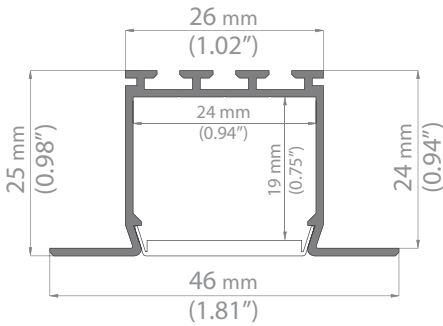

PROJECT	DATE
TYPE	QTY.

ARCHITECTURAL LINEAR SERIES

XTRU-5552
(raw aluminum shown
black finish available)

mounting clip

frosted cover black opal cover

XTRU-5552 LED Profile is a small durable fixture designed for unique applications with designers and architects in mind.

The XTRU-5552 mounting channel utilizes LED tape light and is easily placed on horizontal or vertical surfaces allowing you to create your own custom LED low voltage lighting scheme.

FEATURES

- IP65 rating after install
- concealable flange
- easy install mounting clips
- black and anodized aluminum available
- frosted and black opal cover options
- endcaps included

*IP67 relies on proper sealing on install.

- 1** MALE CONNECTOR
- 2** FEMALE CONNECTOR
- 3** NO CONNECTOR

ENDCAPS

- 4** Endcap w/ Hole
- 5** Endcap Closed

ORDERING | *Example:*
XTRU-5552-48"-NA-F-CW-R-48-C
 XTRU-5552 Profile, 48" Cut Length, Non-Anodized Aluminum Finish, Frosted Cover w/ Cool White LED, Right Facing Lead Wire, 12" Wire Length, Closed End Cap