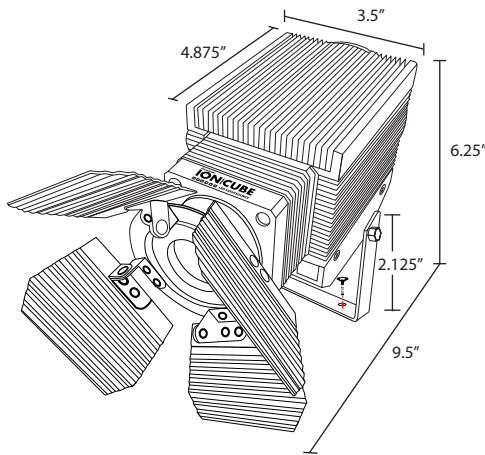

PROJECT	DATE
TYPE	QTY

80W IP67 LED WALL WASH FIXTURE

ION-CUBE
(shown with barn doors)

U Bracket Mount
(included)

Includes 100W Power Supply
100-240VAC / 24VDC
8.5" x 2.75" x 1.5"

MADE IN THE USA

DESCRIPTION:

The **ION-CUBE** series LED Light Source is an 80 watt 24V multi-controllable and configurable wall washer for the architectural and commercial lighting markets. It can be configured with white light or RGB+W LEDs with a *stand-alone program, DMX, RS232 Serial or RF. LED options include RGB+W, Cool, White, and Warm White. Discreet colors upon special order, contact the factory for availability.

SPECIFICATIONS

PARAMETER	MAX RATING
Input voltage	100-240VAC / 277VAC
Amps	4 Amps
Wattage	100 W Max
Power supply	24V DC Class 2
Hz	50/60
Fiber capacity	1000
Operating temperature	-10°C to 80°C
Weight	7 lbs
Outdoor rating	IP67
Housing	Aluminum
Beam Angle	80°

PHOTOMETRICS

LED	Lumens @ 700ma
WW	2650 lm
CW	4400 lm
RGBW	3465 lm (R=765 G=920 B=230 W=1550)

ORDERING Example: ION-CUBE - WW - 4W - RS232 ION-CUBE, Warm White, 4 Watt, with RS232 Controller

MODEL	LED	CONTROL TYPE	ACCESSORIES
ION-CUBE			
80W LED Wall Washer Fixture	WW - 3000K 98CRI CW - 5500K 98CRI RGB+W - Red/Green /Blue/White	4W - **4 Wire for RGB 5W - **5 Wire for RGB+W * Built in Programs ** For RF, DMX or RS232 controllers	RF - RF Controller + Handheld Remote DMX4 - 4 Channel DMX512 Decoder for RGB+W DE3 - STICK-DE3 DMX Wall Controller CUBEED - Barn Door (hinged accessory for shaping light) RS232 - Advanced RS232 Serial Controller EPICWIFI - WiFi for Advanced RS232 Serial Cont.