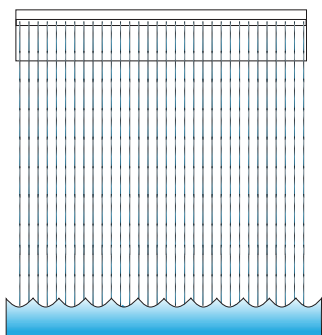

IMPACT[®]
LIGHTING

VISUAL WATERFALL™
FIBER OPTIC WATERFALLS
RAIN FALLS

PROJECT	DATE
TYPE	QTY

Waterfall Series VISUAL RAIN FALL

FIBER OPTIC LIGHTED RAINFALL

Visual Rain Fall

DESCRIPTION:

Impact Lighting's Visual Rain Fall, from our waterfalls series adds dramatic visual and sound effects to outdoor living areas. From rooftop structures, water walls or fountain overhangs, our visual waterfall series come in standard lengths from 12-96" and can be custom retrofitted for custom applications. All waterfalls are back fed and have a variety of choices in brightness, color and stream spacing. Fiber optics and our powerful ION-8000 Illuminator allow for color change and programming.

FEATURES:

- 12", 18", 24", 36", 48", 60", 72", 84", 96" length options
- Custom lengths available
- Bright and Super Bright LED options
- 40ft. Fiber Tail (standard)
- ION-8000 Illuminator included
- Opti-Pure™ Endglow™ Fiber Optic Cable

ORDERING eg: ILVRF

MODEL	LENGTH	LEDS	FIBER SPACING	FIBER SPACING
IL-VRF				
	12", 18" 24", 36" 48", 60" 72", 84" 96" CUSTOM (extra cost)	B - Bright SB - Super Bright	H - Half Inch Q - Quarter Inch	H - Half Inch Q - Quarter Inch