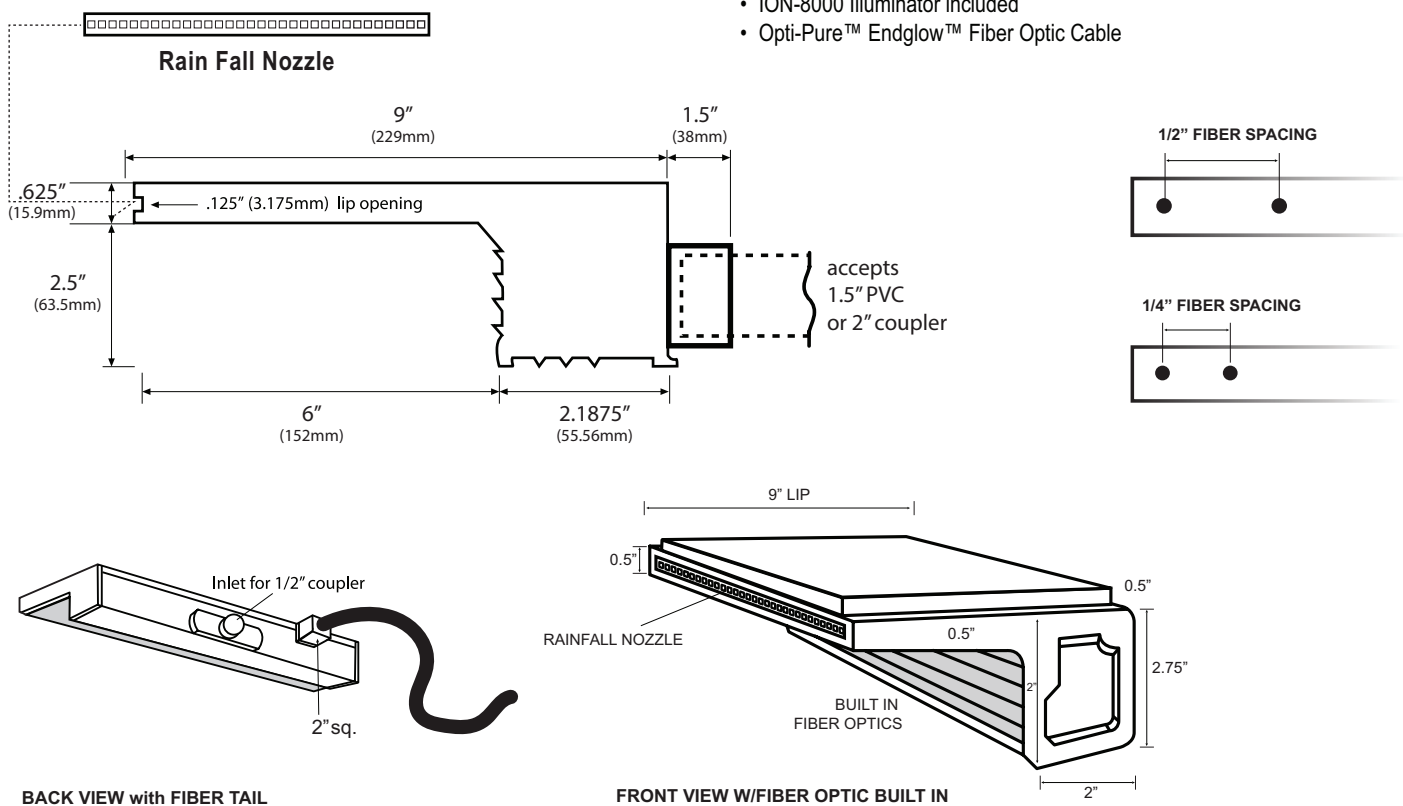

IMPACT[®]
LIGHTING

VISUAL WATERFALL™
FIBER OPTIC WATERFALLS
RAIN FALLS

PROJECT	DATE
TYPE	QTY

Waterfall Series VISUAL RAIN FALL

FIBER OPTIC LIGHTED RAINFALL

Visual Rain Fall

DESCRIPTION:

Impact Lighting's Visual Rain Fall, from our waterfalls series adds dramatic visual and sound effects to outdoor living areas. From rooftop structures, water walls or fountain overhangs, our visual waterfall series come in standard lengths from 12-96" and can be custom retrofitted for custom applications. All waterfalls are back fed and have a variety of choices in brightness, color and stream spacing. Fiber optics and our powerful ION-8000 Illuminator allow for color change and programming.

FEATURES:

- 12", 18", 24", 36", 48", 60", 72", 84", 96" length options
- Custom lengths available
- Bright and Super Bright LED options
- 40ft. Fiber Tail (standard)
- ION-8000 Illuminator included
- Opti-Pure™ Endglow™ Fiber Optic Cable

ORDERING eg: ILVRF

MODEL	LENGTH	LEDS	FIBER SPACING	FIBER SPACING
IL-VRF				
	12", 18" 24", 36" 48", 60" 72", 84" 96" CUSTOM (extra cost)	B - Bright SB - Super Bright	H - Half Inch Q - Quarter Inch	H - Half Inch Q - Quarter Inch