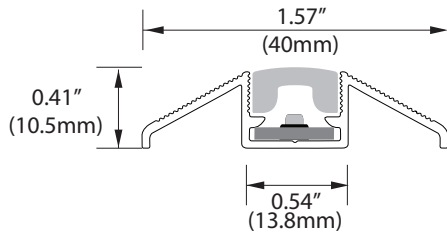

Available in black and silver finishes

CROSS SECTION
Actual Size

KEY FEATURES

- Low Profile
- Versatile Applications
- Extremely Energy Efficient
- Anti-Slip Surface
- Adjustable end caps
- Custom cut to Length (max 2 meters / 78 inches)

TREAD COVER COLOR

ORDERING Example: XTRU-150-24" - BLK-RE-WH-2 = XTRU-150 Profile 24", black finish, red tread cover, White Tread LED

MODEL	CUT LENGTH	HOUSING FINISH	TREAD COVER COLOR *	TREAD LED COLOR
XTRU-150	— []	— []	— []	— []
Aluminum LED Lighted Profile	Write desired length above (0.15M - 2M) (6" - 78.5")	AL - Aluminum Finish BLK - Black Finish	BL - Blue RD - Red OR - Orange CL - Clear BO - Black Opal	WH - White RGB - Red Green Blue * *requires controller