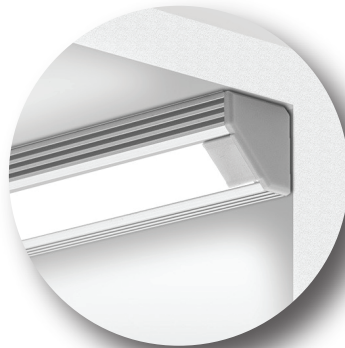

## ALUMINUM MOUNTING CHANNEL

**XTRU-4023**

Impact Lighting's **XTRU-4023** is a versatile high quality mounting channel for surface mounting or recessed installation. These high quality profiles provide a unique way to make use of linear low voltage lighting and are the designer's choice for creating light fixtures for commercial and residential LED strip lighting.

Please note: These profiles are only compatible with strip light 0.4 inches wide or smaller.