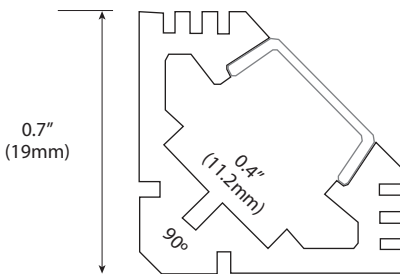

PROJECT	DATE
TYPE	QTY.

ALUMINUM MOUNTING CHANNEL

Impact Lighting's **XTRU-4023** is a versatile high quality mounting channel for surface mounting or recessed installation. These high quality profiles provide a unique way to make use of linear low voltage lighting and are the designer's choice for creating light fixtures for commercial and residential LED strip lighting.

Please note: These profiles are only compatible with strip light 0.4 inches wide or smaller.

STANDARD LENGTHS:

- 3.28ft.(1M)
- 6.56ft.(2M)
- 6.56ft. - 19.658 ft. (2-6M) special order

MOUNTING

- Zinc Mounting Brackets
- Endcaps: PVC

COVERS:

- Frosted
- Black Opal

ENDCAPS

ORDERING

Example:

XTRU-4023- 48"- NA - CW - R - 48 - C - AA

XTRU-1890 Profile, 48" Cut Length, Non-Anodized Aluminum Finish, Frosted Cover, Cool White LED, Right Facing, 4" Wire Length, 8 Hole End Caps, 2 Closed, Stainless Steel

MODEL	CUT LENGTH	HOUSING FINISH	COVER	LED COLOR	LEAD WIRE LOCATION	LEAD WIRE LENGTH	END CAP	QTY.	END CAP MATERIAL
XTRU-4023									
Aluminum LED Lighted Profile	Write desired length above (2-6m, special order)	NA- Non-Anodized BA- Black Anodized	F - Frosted BO - Black Opal	WW - Warm White CW - Cool White NW - Neutral White RGB - Red, Green, Blue RGBX - Red, Green, Blue + White	R - Right Facing L - Left Facing B - Left & Right* (daisy chain)	Write Desired Length Above	C - Closed H - Hole	Number of Endcaps	P - Plastic SS-Stainless Steel

Impact Lighting Inc.

3100 Pennington Road, Orlando, Florida 32805 USA • Phone: 1.800.507.5714 • Email: sales@impact-lighting.com

www.impact-lighting.com