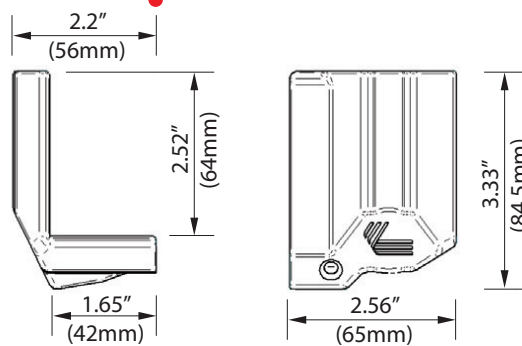

SIDELINE TRI-CAP