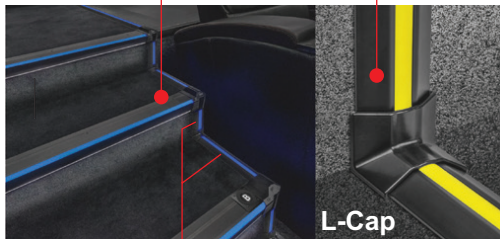

PROJECT	DATE
TYPE	QTY.

LED STEP SIDE LIGHTING

Impact Lighting's XTRU-4810-SL Series Side Step Lighting is an additional compliment to the XTRU-4810 aluminum step profiles. LED step side illumination adds that extra safety and wow factor with single or RGB color options. Perfect for theater applications, these side profiles offers a cross line cable management system that overrides wiring obstacles.

KEY FEATURES

- Fix finished edge of step with screws or an adhesive
- Can be installed on carpeted steps
- Adjustable end caps
- No visible LED points
- Custom cut to Length (max 2 meters / 78 inches)
- Profile allows running of wires without surface milling

TREAD COVER COLOR

SIDELINE L-CAPS

ORDERING Example: XTRU-4810-2-12"/2-7" - BLK-BL-WH-TCR-LCN = XTRU-4810-SL Profile, 2-12" and 2-7" side profiles with, black finish, blue tread cover, White Tread LED, Tri-i endcap-right-Lcap-nose

MODEL	CUT LENGTHS	HOUSING FINISH	TREAD COVER COLOR *	TREAD LED COLOR	Tri-CAPS	L-CAPS
XTRU-4810-SL Aluminum LED Lighted Side Stair Profile	Write desired cut lengths above (0.15M - 2M) (6" - 78.5") eg: 2 - 12" / 2 - 7"	AL - Aluminum Finish BLK - Black Finish	BL - Blue Acrylic RED - Red Acrylic YE - Yellow Acrylic CL - Clear Acrylic MK - Milky White Acrylic	WH - White RGB - Red Green Blue * *requires controller	TCR - Tri-Cap Right TCL - Tri-Cap Left LRTC - Left & Right Tri-Caps	LCJ - L-Cap joint LCN - L-Cap-nose

* When choosing a colored acrylic riser White LED is suggested

Impact Lighting Inc.

3100 Pennington Road, Orlando, Florida 32805 USA • Phone: 1.800.507.5714 • Email: sales@impact-lighting.com

www.impact-lighting.com