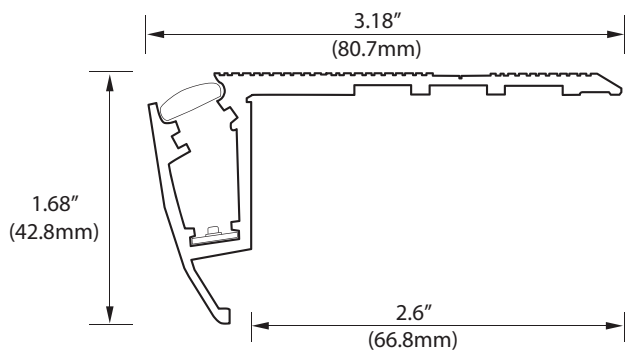

SIDE VIEW

Impact Lighting's XTRU-4810 Topline Series Step Lighting is an aluminum stair profile with LED tread illumination with single or RGB color options. Perfect for theater applications this profile offers an optional lighted aisle marker with number, letter or symbol. The profile comes in black or aluminum finishes.

KEY FEATURES

- Fix finished edge of step with screws or an adhesive
- Can be installed on carpeted steps
- Anti-Slip Surface
- Adjustable end caps
- No visible LED points
- Optional lighted number, letter or symbol aisle marker.
- Custom cut to Length (max 2 meters / 78 inches)
- Profile allows running of wires without surface milling

TREAD COVER COLOR

	BLUE
	RED
	YELLOW
	CLEAR
	MILKY

ORDERING Example: XTRU-4810-24"-BLK-BL-WH-L-B = XTRU-4810 Profile 24", black finish, blue tread cover, white tread LED, left endcap, letter B marker

MODEL	CUT LENGTH	HOUSING FINISH	TREAD COVER COLOR *	TREAD LED COLOR	ENDCAPS	OPTIONAL MARKER
XTRU-4810 Aluminum LED Lighted Stair Profile	Write desired length above (0.15M - 2M) (6" - 78.5")	AL - Aluminum Finish BLK - Black Finish	BL - Blue Acrylic RED - Red Acrylic YE - Yellow Acrylic CL - Clear Acrylic MK - Milky White Acrylic	WH - White RGB - Red Green Blue * *requires controller	L - Left Endcap R - Right Endcap B - Left and Right Endcaps C - Corner Caps (allow for side and face extrusions to connect seamlessly without mitering)	N - NONE "_____" - Write number, letter or symbol above

* When choosing a colored acrylic riser White LED is suggested

Impact Lighting Inc.