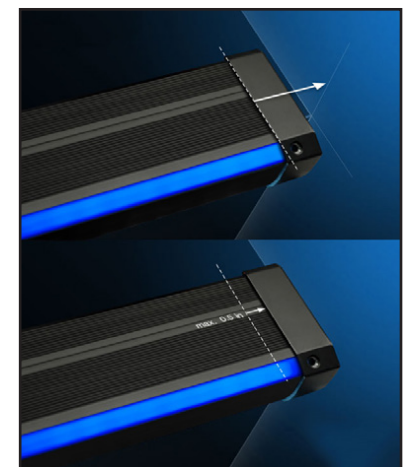

XTRU-4810

Topline Series | LED STEP LIGHTING

IMPACT
LIGHTING

**TREAD ILLUMINATION WITH
OPTIONAL LIGHTED AISLE MARKER
& STEP SIDE LIGHTING OPTION**

White LED Color Option with
Yellow Acrylic Shown.

Impact Lighting's XTRU-4810 Topline Series Step Lighting is an aluminum stair profile with LED tread illumination with single or RGB color options. Perfect for theater applications this profile also offers optional lighted aisle marker with a number, letter or symbol. The profile comes in either black or aluminum finishes.

(Adjustable Endcaps up to 1.5mm/1/2")

(black finish)

(aluminium finish)

XTRU-4810 Topline Series

Aluminum LED lighted stair profile with
optional aisle marker and step side lighting.

(optional aisle marker)

(optional step side lighting)

KEY FEATURES:

- Fix finished edge of step with screws or an adhesive
- Can be installed on carpeted steps
- Anti-Slip Surface
- Adjustable end caps
- No visible LED points
- Optional lighted number, letter or symbol aisle marker
- NEW Step side lighting option
- Custom cut to length (max 2 meters / 78 inches)
- Profile allows running of wires without surface milling

KEY FEATURES

- Fix finished edge of step with screws or an adhesive
- Can be installed on carpeted steps
- Anti-Slip Surface
- Adjustable end caps
- No visible LED points
- Optional lighted number, letter or symbol aisle marker.
- Custom cut to Length (max 2 meters / 78 inches)
- Profile allows running of wires without surface milling