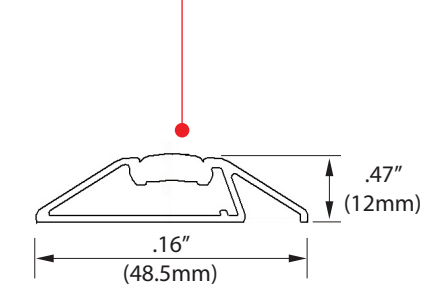

TREAD COVER COLOR

SIDELINE COVER