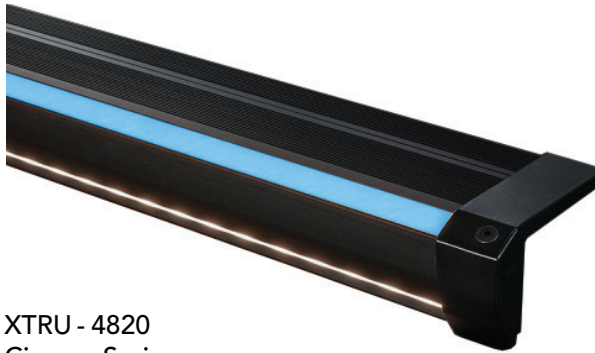

XTRU-4820

Cinema Series | LED STEP LIGHTING

IMPACT
LIGHTING

Impact Lighting's XTRU-4820 Cinema Series Step Lighting is an aluminum stair profile with LED tread and riser illumination with single or RGB color options. Perfect for theater applications this profile also offers optional lighted aisle marker with a number, letter or symbol. The profile comes in either black or aluminum finishes.

(black finish)

(aluminum finish)

XTRU-4820 Cinema Series

Aluminum dual LED lighted stair profile with optional aisle marker.

(Adjustable Endcaps up to 1.5mm/1/2")

KEY FEATURES:

- Fixed to the finished edge of a step with screws or an adhesive
- Can be installed on carpeted steps
- Anti-Slip Surface
- Adjustable end caps
- No visible LED points
- Optional lighted number, letter or symbol aisle marker
- Custom cut to length (max 2 meters / 78 inches)

XTRU - 4820
Cinema Series

Aluminum dual LED lighted stair profile with optional aisle marking with single or RGB color options.

Impact Lighting's XTRU-4820 Cinema Series Step Lighting is an aluminum stair profile with LED tread and riser illumination with single or RGB color options. Perfect for theater applications this profile offers an optional lighted aisle marker with number, letter or symbol. The profile comes in black or aluminum finishes.

KEY FEATURES

- Fixed to the finished edge of a step with screws or an adhesive
- Can be installed on carpeted steps
- Anti-Slip Surface
- Adjustable end caps
- No visible LED points
- Optional lighted number, letter or symbol aisle marker.
- Custom cut to Length (max 2 meters / 78 inches)