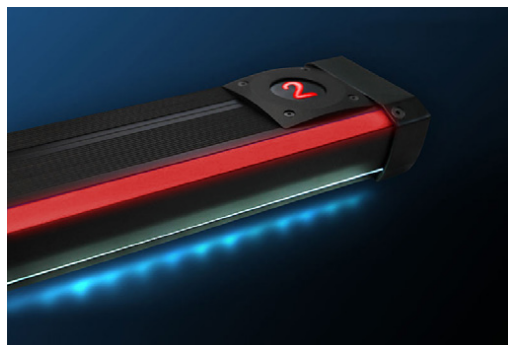

XTRU-4820

Cinema Series | LED STEP LIGHTING

IMPACT
LIGHTING

Impact Lighting's XTRU-4820 Cinema Series Step Lighting is an aluminum stair profile with LED tread and riser illumination with single or RGB color options. Perfect for theater applications this profile also offers optional lighted aisle marker with a number, letter or symbol. The profile comes in either black or aluminum finishes.

(black finish)

(aluminum finish)

XTRU-4820 Cinema Series

Aluminum dual LED lighted stair profile with optional aisle marker.

(Adjustable Endcaps up to 1.5mm/1/2")

KEY FEATURES:

- Fixed to the finished edge of a step with screws or an adhesive
- Can be installed on carpeted steps
- Anti-Slip Surface
- Adjustable end caps
- No visible LED points
- Optional lighted number, letter or symbol aisle marker
- Custom cut to length (max 2 meters / 78 inches)

XTRU - 4820
Cinema Series

Aluminum dual LED lighted stair profile with optional aisle marking with single or RGB color options.

Impact Lighting's XTRU-4820 Cinema Series Step Lighting is an aluminum stair profile with LED tread and riser illumination with single or RGB color options. Perfect for theater applications this profile offers an optional lighted aisle marker with number, letter or symbol. The profile comes in black or aluminum finishes.

KEY FEATURES

- Fixed to the finished edge of a step with screws or an adhesive
- Can be installed on carpeted steps
- Anti-Slip Surface
- Adjustable end caps
- No visible LED points
- Optional lighted number, letter or symbol aisle marker.
- Custom cut to Length (max 2 meters / 78 inches)