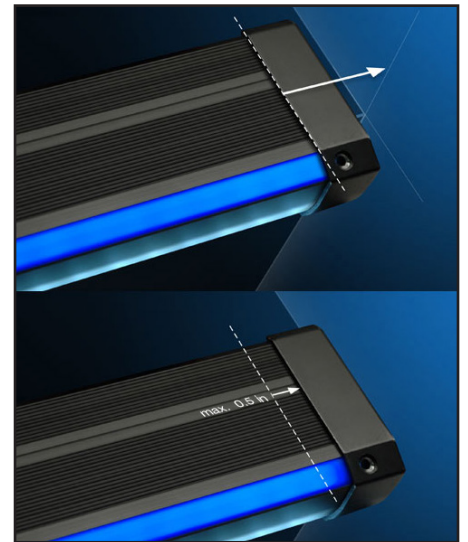

XTRU-4820

Cinema Series | LED STEP LIGHTING

IMPACT
LIGHTING

Impact Lighting's XTRU-4820 Cinema Series Step Lighting is an aluminum stair profile with LED tread and riser illumination with single or RGB color options. Perfect for theater applications this profile also offers optional lighted aisle marker with a number, letter or symbol. The profile comes in either black or aluminum finishes.

(black finish)

(aluminum finish)

XTRU-4820 Cinema Series

Aluminum dual LED lighted stair profile with optional aisle marker.

(Adjustable Endcaps up to 1.5mm/1/2")

KEY FEATURES:

- Fixed to the finished edge of a step with screws or an adhesive
- Can be installed on carpeted steps
- Anti-Slip Surface
- Adjustable end caps
- No visible LED points
- Optional lighted number, letter or symbol aisle marker
- Custom cut to length (max 2 meters / 78 inches)

XTRU - 4820
Cinema Series

Aluminum dual LED lighted stair profile with optional aisle marking with single or RGB color options.

Impact Lighting's XTRU-4820 Cinema Series Step Lighting is an aluminum stair profile with LED tread and riser illumination with single or RGB color options. Perfect for theater applications this profile offers an optional lighted aisle marker with number, letter or symbol. The profile comes in black or aluminum finishes.

KEY FEATURES

- Fixed to the finished edge of a step with screws or an adhesive
- Can be installed on carpeted steps
- Anti-Slip Surface
- Adjustable end caps
- No visible LED points
- Optional lighted number, letter or symbol aisle marker.
- Custom cut to Length (max 2 meters / 78 inches)