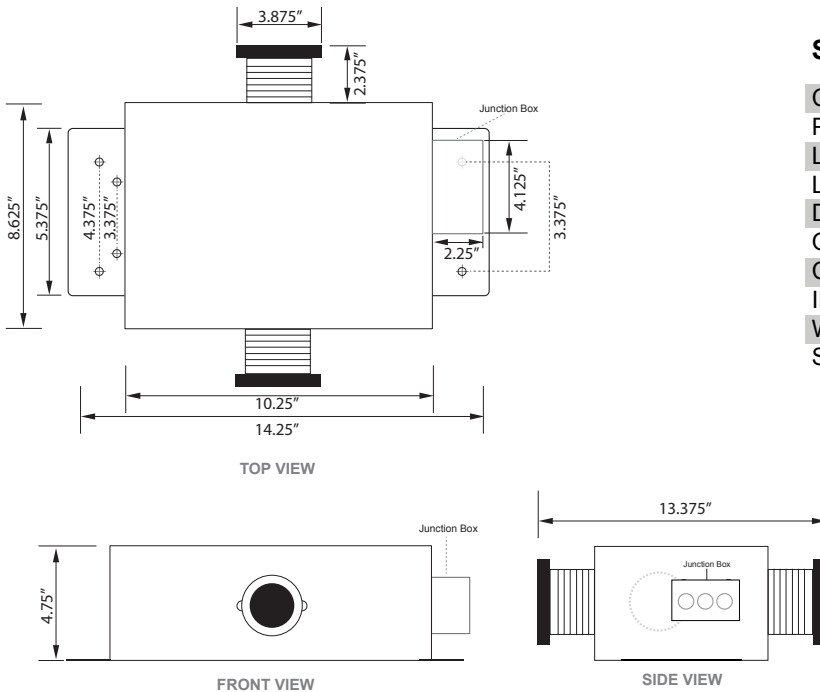

#### SPECIFICATIONS:

Construction	Anodized aluminum housing
Power	100-240VAC
LEDs	Dual 40W
Lamp Life	50,000 Hours
Dimensions	10.25" x 8.625" x 4.75"
Overall Dimensions	13.25" x 14" x 4.75"
Certifications:	UL Listed
IP Rating:	Indoor
Weight:	9lb/ 4.08kg
Shipping Weight:	12lb/ 5.44kg