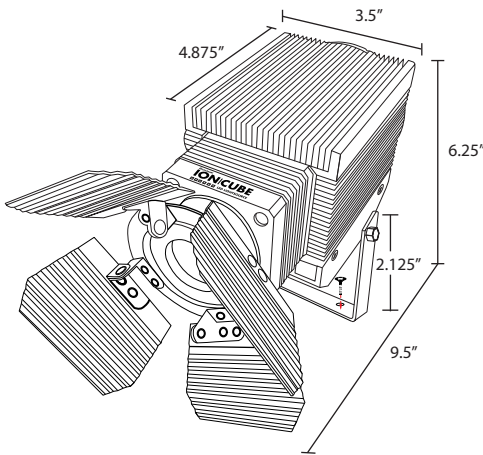

### 80W IP67 LED WALL WASH FIXTURE

**ION-CUBE**  
(shown with barn doors)

U Bracket Mount  
(included)

Includes 100W Power Supply  
100-240VAC / 24VDC  
8.5" x 2.75" x 1.5"

#### DESCRIPTION:

The **ION-CUBE** series LED Light Source is an 80 watt 24V multi-controllable and configurable wall washer for the architectural and commercial lighting markets. It can be configured with white light or RGB+W LEDs with a \*stand-alone program, DMX, RS232 Serial or RF. LED options include RGB+W, Cool, White, and Warm White. Discreet colors upon special order, contact the factory for availability.

#### SPECIFICATIONS

PARAMETER	MAX RATING
Input voltage	100-240VAC / 277VAC
Amps	4 Amps
Wattage	100 W Max
Power supply	24V DC Class 2
Hz	50/60
Fiber capacity	1000
Operating temperature	-10°C to 80°C
Weight	7 lbs
Outdoor rating	IP67
Housing	Aluminum
Beam Angle	80°

#### PHOTOMETRICS

LED	Lumens @ 700ma
WW	2650 lm
CW	4400 lm
RGBW	3465 lm (R=765 G=920 B=230 W=1550)

**ORDERING** Example: ION-CUBE - WW - 4W - RS232 ION-CUBE, Warm White, 4 Watt, with RS232 Controller

MODEL	LED	CONTROL TYPE	ACCESSORIES
ION-CUBE			
80W LED Wall Washer Fixture	<b>WW</b> - 3000K 98CRI <b>CW</b> - 5500K 98CRI <b>RGB+W</b> - Red/Green /Blue/White	<b>4W</b> - **4 Wire for RGB <b>5W</b> - **5 Wire for RGB+W * Built in Programs ** For RF, DMX or RS232 controllers	<b>RF</b> - RF Controller + Handheld Remote <b>DMX4</b> - 4 Channel DMX512 Decoder for RGB+W <b>DE3</b> - STICK-DE3 DMX Wall Controller <b>CUBEED</b> - Barn Door (hinged accessory for shaping light) <b>RS232</b> - Advanced RS232 Serial Controller <b>EPICWIFI</b> - WiFi for Advanced RS232 Serial Cont.