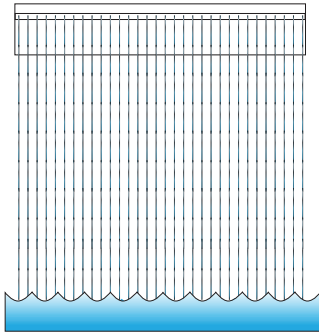

IMPACT[®]
LIGHTING

VISUAL WATERFALL™
FIBER OPTIC WATERFALLS
RAIN FALLS

PROJECT	DATE
TYPE	QTY

Waterfall Series
VISUAL RAIN FALL

FIBER OPTIC LIGHTED RAINFALL

Visual Rain Fall

DESCRIPTION:

Impact Lighting's Visual Rain Fall, from our waterfalls series adds dramatic visual and sound effects to outdoor living areas. From rooftop structures, water walls or fountain overhangs, our visual waterfall series come in standard lengths from 12-96" and can be custom retrofitted for custom applications. All waterfalls are back fed and have a variety of choices in brightness, color and stream spacing. Fiber optics and our powerful ION-8000 Illuminator allow for color change and programming.

FEATURES:

- 12", 18", 24", 36", 48", 60", 72", 84", 96" length options
- Custom lengths available
- Bright and Super Bright LED options
- 40ft. Fiber Tail (standard)
- ION-8000 Illuminator included
- Opti-Pure™ Endglow™ Fiber Optic Cable

ORDERING eg: ILVRF

MODEL	LENGTH	LEDS	FIBER SPACING	FIBER SPACING
IL-VRF				
	12", 18" 24", 36" 48", 60" 72", 84" 96" CUSTOM (extra cost)	B - Bright SB - Super Bright	H - Half Inch Q - Quarter Inch	H - Half Inch Q - Quarter Inch