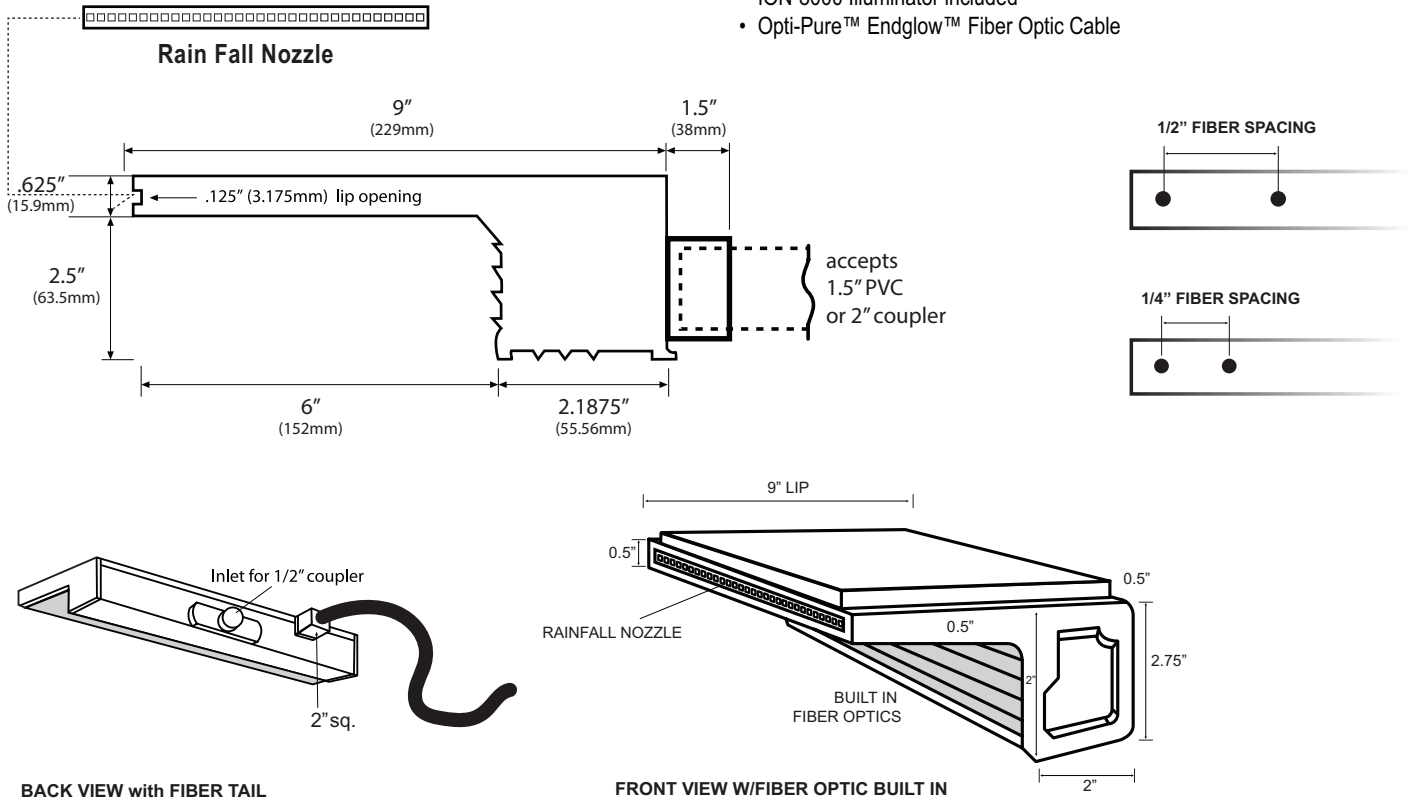

IMPACT[®]
LIGHTING

VISUAL WATERFALL™
FIBER OPTIC WATERFALLS
RAIN FALLS

PROJECT	DATE
TYPE	QTY

Waterfall Series
VISUAL RAIN FALL

FIBER OPTIC LIGHTED RAINFALL

Visual Rain Fall

DESCRIPTION:

Impact Lighting's Visual Rain Fall, from our waterfalls series adds dramatic visual and sound effects to outdoor living areas. From rooftop structures, water walls or fountain overhangs, our visual waterfall series come in standard lengths from 12-96" and can be custom retrofitted for custom applications. All waterfalls are back fed and have a variety of choices in brightness, color and stream spacing. Fiber optics and our powerful ION-8000 Illuminator allow for color change and programming.

FEATURES:

- 12", 18", 24", 36", 48", 60", 72", 84", 96" length options
- Custom lengths available
- Bright and Super Bright LED options
- 40ft. Fiber Tail (standard)
- ION-8000 Illuminator included
- Opti-Pure™ Endglow™ Fiber Optic Cable

ORDERING eg: ILVRF

MODEL	LENGTH	LEDS	FIBER SPACING	FIBER SPACING
IL-VRF				
	12", 18" 24", 36" 48", 60" 72", 84" 96" CUSTOM (extra cost)	B - Bright SB - Super Bright	H - Half Inch Q - Quarter Inch	H - Half Inch Q - Quarter Inch