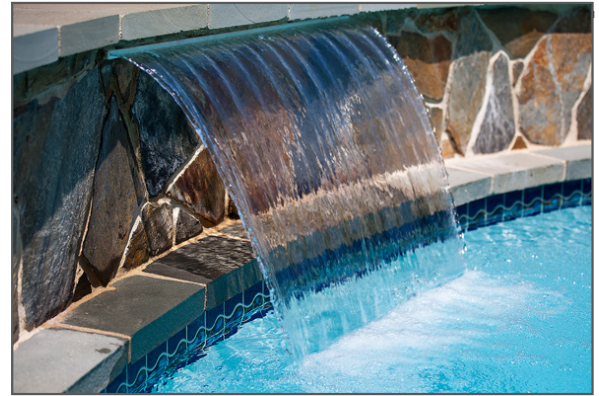

**IMPACT**<sup>®</sup>  
LIGHTING

**VISUAL WATERFALL**<sup>™</sup>  
FIBER OPTIC WATERFALLS  
**SHEETFALLS**

Sheet Flow Waterfalls naturally narrow as they fall.

The diagrams below illustrate the recommended waterfall height from the lip of the fall to the water surface.

BACK VIEW with FIBER TAIL

FRONT VIEW W/FIBER OPTIC BUILT IN