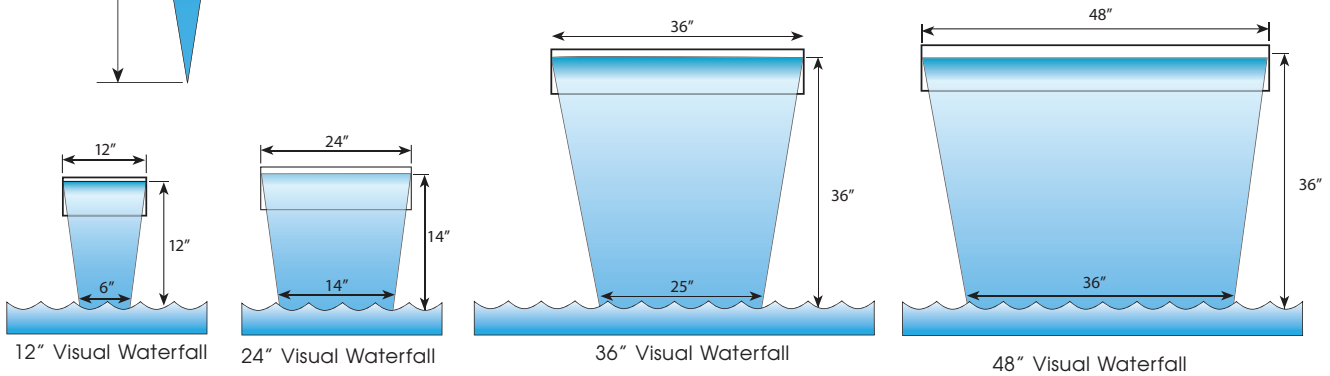

**IMPACT**<sup>®</sup>  
LIGHTING

**VISUAL WATERFALL**<sup>™</sup>  
FIBER OPTIC WATERFALLS  
**SHEETFALLS**

Sheet Flow Waterfalls naturally narrow as they fall.

The diagrams below illustrate the recommended waterfall height from the lip of the fall to the water surface.

BACK VIEW with FIBER TAIL

FRONT VIEW W/FIBER OPTIC BUILT IN