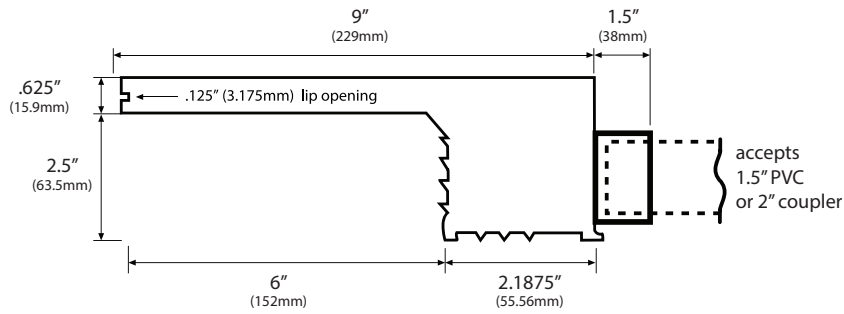

**IMPACT**<sup>®</sup>  
LIGHTING

**VISUAL WATERFALL**<sup>™</sup>  
FIBER OPTIC WATERFALLS  
**SHEETFALLS**

Sheet Flow Waterfalls naturally narrow as they fall.

The diagrams below illustrate the recommended waterfall height from the lip of the fall to the water surface.