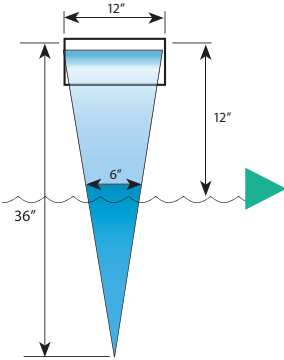

**IMPACT**<sup>®</sup>  
LIGHTING

**VISUAL WATERFALL**<sup>™</sup>  
FIBER OPTIC WATERFALLS  
**SHEETFALLS**

Sheet Flow Waterfalls naturally narrow as they fall.

The diagrams below illustrate the recommended waterfall height from the lip of the fall to the water surface.

BACK VIEW with FIBER TAIL

FRONT VIEW W/FIBER OPTIC BUILT IN