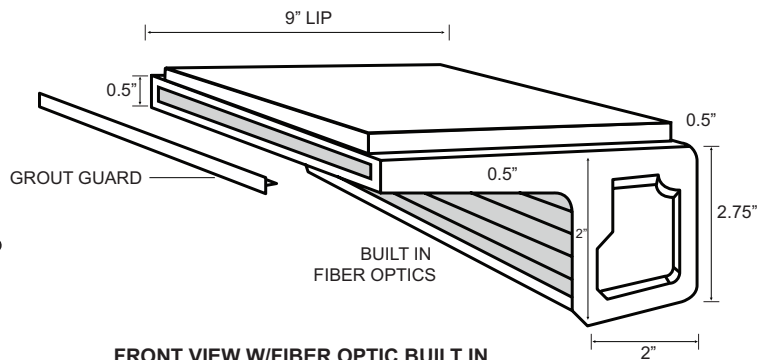

**IMPACT**<sup>®</sup>  
LIGHTING

**VISUAL WATERFALL**<sup>™</sup>  
FIBER OPTIC WATERFALLS  
**SHEETFALLS**

Sheet Flow Waterfalls naturally narrow as they fall.

The diagrams below illustrate the recommended waterfall height from the lip of the fall to the water surface.

BACK VIEW with FIBER TAIL

FRONT VIEW W/FIBER OPTIC BUILT IN