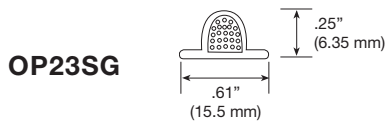

PROJECT	DATE
TYPE	QTY

OPTI-PURE™ 23 strand side emitting perimeter cable, .25" (6.35mm) x .61 (15.5mm)
1" Minimum Bend Radius = .1" (25.4mm) **200ft Maximum Run**

MODEL #	LENGTH	CTN. WEIGHT
OP23SG-125	125 ft.	11 lbs.
OP23SG-150	150 ft.	13 lbs.
OP23SG-200	200 ft.	19 lbs.
OP23SG-500	500 ft.	48 lbs.
OP23SG-1000	1000 ft.	1000 lbs.

OPTI-PURE™ 84 strand side emitting perimeter cable, .5" diameter" (12.7mm)
1" Minimum Bend Radius **200ft Maximum Run**

MODEL #	LENGTH	CTN. WEIGHT
OP84SG-125	125 ft.	6 lbs.
OP84SG-150	150 ft.	7 lbs.
OP84SG-200	200 ft.	9 lbs.
OP84SG-500	500 ft.	31 lbs.
OP84SG-1000	1000 ft.	50 lbs.

OPTI-PURE™ 126 strand side emitting perimeter cable, .625" diameter" (15.9mm)
1/2" Minimum Bend Radius **200ft Maximum Run**

MODEL #	LENGTH	CTN. WEIGHT
OP126SG-125	125 ft.	6 lbs.
OP126SG-150	150 ft.	7 lbs.
OP126SG-200	200 ft.	9 lbs.
OP126SG-500	500 ft.	31 lbs.
OP126SG-1000	1000 ft.	50 lbs.