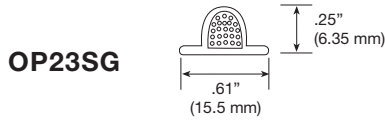

PROJECT	DATE
TYPE	QTY

**OPTI-PURE™** 23 strand side emitting perimeter cable, .25" (6.35mm) x .61 (15.5mm)  
1" Minimum Bend Radius = .1" (25.4mm) **200ft Maximum Run**

MODEL #	LENGTH	CTN. WEIGHT
OP23SG-125	125 ft.	11 lbs.
OP23SG-150	150 ft.	13 lbs.
OP23SG-200	200 ft.	19 lbs.
OP23SG-500	500 ft.	48 lbs.
OP23SG-1000	1000 ft.	1000 lbs.

**OPTI-PURE™** 32 strand side emitting perimeter cable, .5/16" diameter" (7.9mm)  
1" Minimum Bend Radius = .1" (25.4mm) **200ft Maximum Run**

MODEL #	LENGTH	CTN. WEIGHT
OP32SG-125	125 ft.	8 lbs.
OP32SG-150	150 ft.	9 lbs.
OP32SG-200	200 ft.	12 lbs.
OP32SG-500	500 ft.	35 lbs.
OP32SG-1000	1000 ft.	58 lbs.

**OPTI-PURE™** 84 strand side emitting perimeter cable, .5" diameter" (12.7mm)  
1" Minimum Bend Radius **200ft Maximum Run**

MODEL #	LENGTH	CTN. WEIGHT
OP84SG-125	125 ft.	6 lbs.
OP84SG-150	150 ft.	7 lbs.
OP84SG-200	200 ft.	9 lbs.
OP84SG-500	500 ft.	31 lbs.
OP84SG-1000	1000 ft.	50 lbs.

**OPTI-PURE™** 126 strand side emitting perimeter cable, .625" diameter" (15.9mm)  
1/2" Minimum Bend Radius **200ft Maximum Run**

MODEL #	LENGTH	CTN. WEIGHT
OP126SG-125	125 ft.	6 lbs.
OP126SG-150	150 ft.	7 lbs.
OP126SG-200	200 ft.	9 lbs.
OP126SG-500	500 ft.	31 lbs.
OP126SG-1000	1000 ft.	50 lbs.