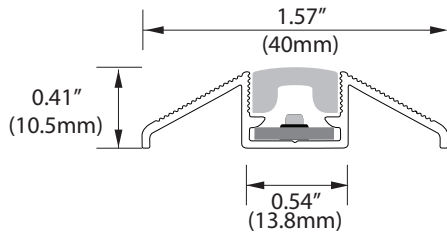

Available in black and silver finishes

CROSS SECTION
Actual Size

KEY FEATURES

- Low Profile
- Versatile Applications
- Extremely Energy Efficient
- Anti-Slip Surface
- Adjustable end caps
- Custom cut to Length (max 2 meters / 78 inches)

MODEL	CUT LENGTH	HOUSING FINISH	TREAD COVER COLOR *	TREAD LED COLOR
XTRU-150 Aluminum LED Lighted Profile	Write desired length above (0.15M - 2M) (6" - 78.5")	AL - Aluminum Finish BLK - Black Finish	BL - Blue RD - Red OR - Orange CL - Clear BO - Black Opal	WH - White RGB - Red Green Blue * *requires controller