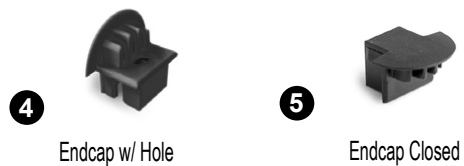

ENDCAPS

(available in grey, white and black)