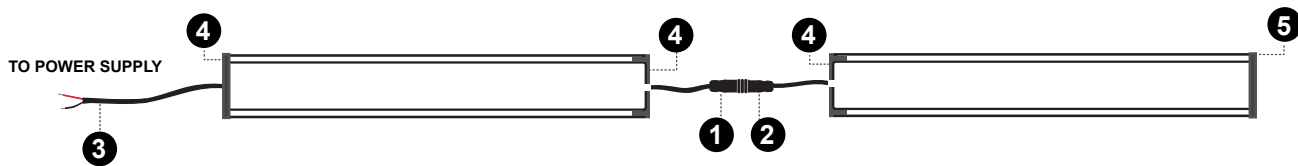

1. **1** MALE CONNECTOR
2. **2** FEMALE CONNECTOR
3. **3** NO CONNECTOR