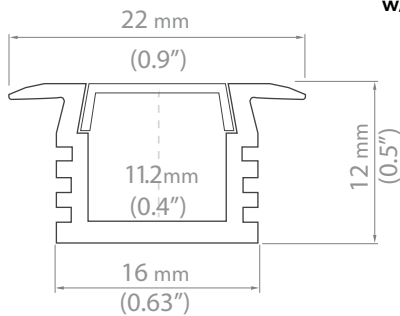

## ARCHITECTURAL LINEAR SERIES

**XTRU-3776**  
(silver anodized  
w/ frosted cover)

(black anodized  
w/rounded endcap)

frosted cover

black opal cover

mounting clip

**XTRU-3776** LED Profile is a small durable fixture designed to fit narrow areas, wall surfaces and drywall applications.

This versatile profile is suitable for custom recessed installation in walls and ceilings, cabinets and under bars and more.

This high quality profile offers an unique way to make use of linear low voltage lighting and can be customized to suit outdoor applications with proper P67 rated LED light strips and sealed assembly.

### ORDERING

Example:

**XTRU-3776- 48"- NA - F - CW - R - 48 - C**

XTRU-3776 Profile, 48" Cut Length, Non-Anodized Aluminum Finish, Frosted Cover w/ Cool White LED, Right Facing Lead Wire, 12" Wire Length, Closed End Cap