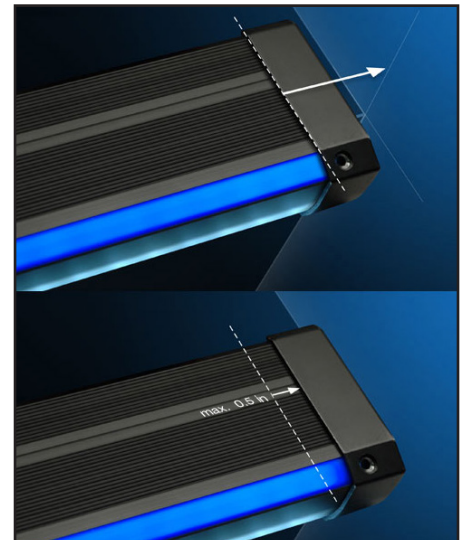

XTRU-4820

Cinema Series | LED STEP LIGHTING

IMPACT
LIGHTING

Impact Lighting's XTRU-4820 Cinema Series Step Lighting is an aluminum stair profile with LED tread and riser illumination with single or RGB color options. Perfect for theater applications this profile also offers optional lighted aisle marker with a number, letter or symbol. The profile comes in either black or aluminum finishes.

(black finish)

(aluminum finish)

XTRU-4820 Cinema Series

Aluminum dual LED lighted stair profile with optional aisle marker.

(Adjustable Endcaps up to 1.5mm/1/2")

KEY FEATURES:

- Fixed to the finished edge of a step with screws or an adhesive
- Can be installed on carpeted steps
- Anti-Slip Surface
- Adjustable end caps
- No visible LED points
- Optional lighted number, letter or symbol aisle marker
- Custom cut to length (max 2 meters / 78 inches)

**XTRU - 4820
Cinema Series**

Aluminum dual LED lighted stair profile with optional aisle marking with single or RGB color options.

Impact Lighting's XTRU-4820 Cinema Series Step Lighting is an aluminum stair profile with LED tread and riser illumination with single or RGB color options. Perfect for theater applications this profile offers an optional lighted aisle marker with number, letter or symbol. The profile comes in black or aluminum finishes.

KEY FEATURES

- Fixed to the finished edge of a step with screws or an adhesive
- Can be installed on carpeted steps
- Anti-Slip Surface
- Adjustable end caps
- No visible LED points
- Optional lighted number, letter or symbol aisle marker.
- Custom cut to Length (max 2 meters / 78 inches)