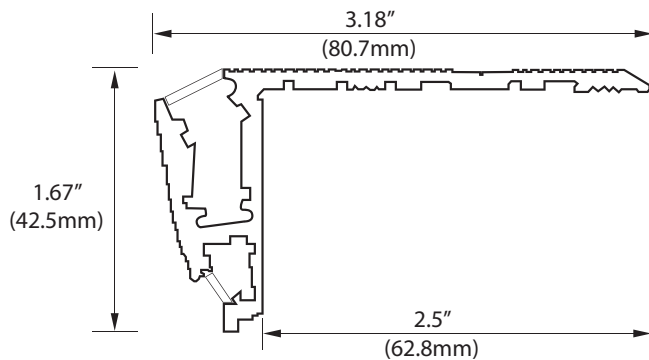

(black finish)

(aluminum finish)

XTRU-4820 Cinema Series

Aluminum dual LED lighted stair profile with optional aisle marker.

(Adjustable Endcaps up to 1.5mm/1/2")

KEY FEATURES:

- Fixed to the finished edge of a step with screws or an adhesive
- Can be installed on carpeted steps
- Anti-Slip Surface
- Adjustable end caps
- No visible LED points
- Optional lighted number, letter or symbol aisle marker
- Custom cut to length (max 2 meters / 78 inches)

KEY FEATURES

- Fixed to the finished edge of a step with screws or an adhesive
- Can be installed on carpeted steps
- Anti-Slip Surface
- Adjustable end caps
- No visible LED points
- Optional lighted number, letter or symbol aisle marker.
- Custom cut to Length (max 2 meters / 78 inches)